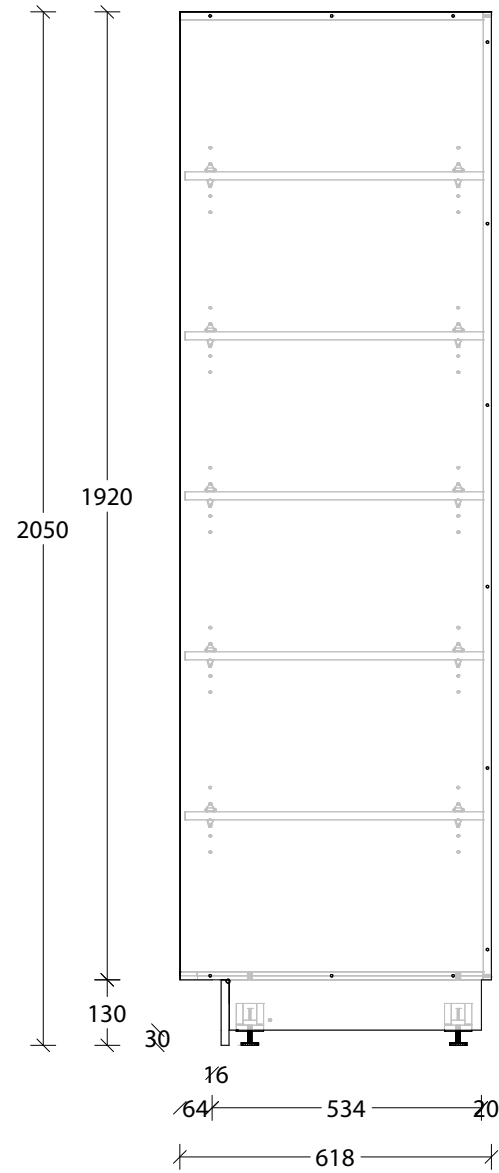

# Open Shelf

NAME:	MCKLPSITCOS0675SX - MCKLDECTCOS0675SX - MCKLCLATCOS0675SX		
SIZE:	675mm	CABINET TYPE:	Tall Cabinet
INTERNALS:	Adjustable Shelf		
HANDLE OPTION:	Handle or Push To Open		
		VERSION:	1.0