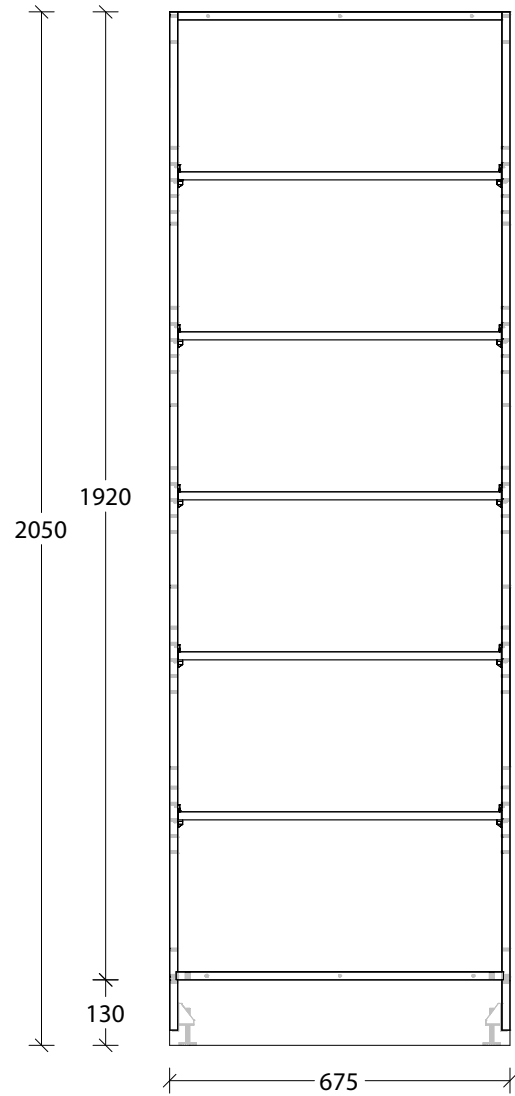

# Open Shelf

NAME:	MCKLPSITCOS0675SX - MCKLDECTCOS0675SX - MCKLCLATCOS0675SX		
SIZE:	675mm	CABINET TYPE:	Tall Cabinet
INTERNALS:	Adjustable Shelf		
HANDLE OPTION:	Handle or Push To Open		
		VERSION:	1.0