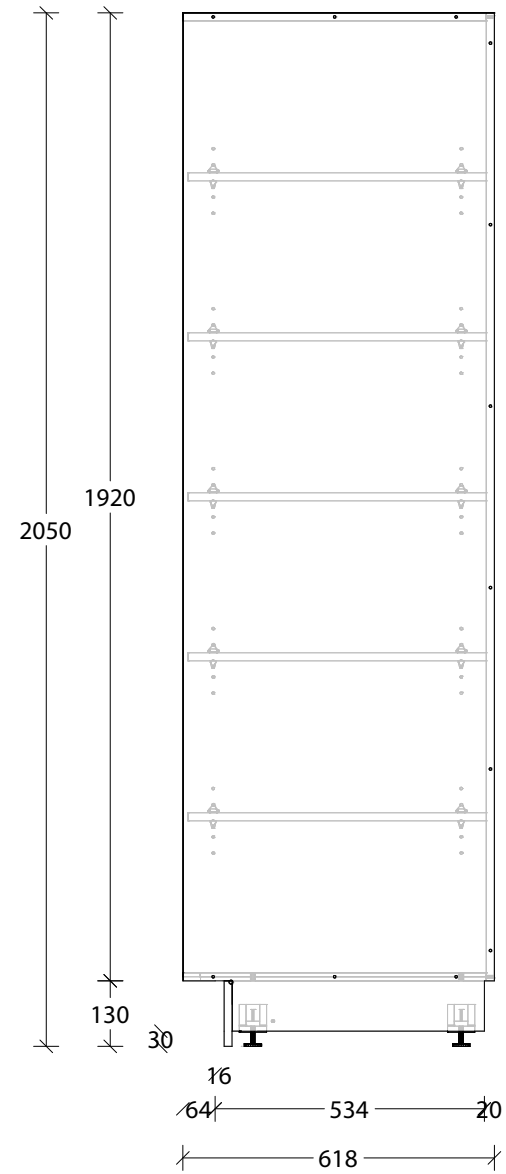

Open Shelf

NAME:	MCKLPSITCOS0450SX - MCKLDECTCOS0450SX - MCKLCLATCOS0450SX		
SIZE:	450mm	CABINET TYPE:	Tall Cabinet
INTERNALS:	Adjustable Shelf		
HANDLE OPTION:	Open Shelf - No Handle		
		VERSION:	1.0