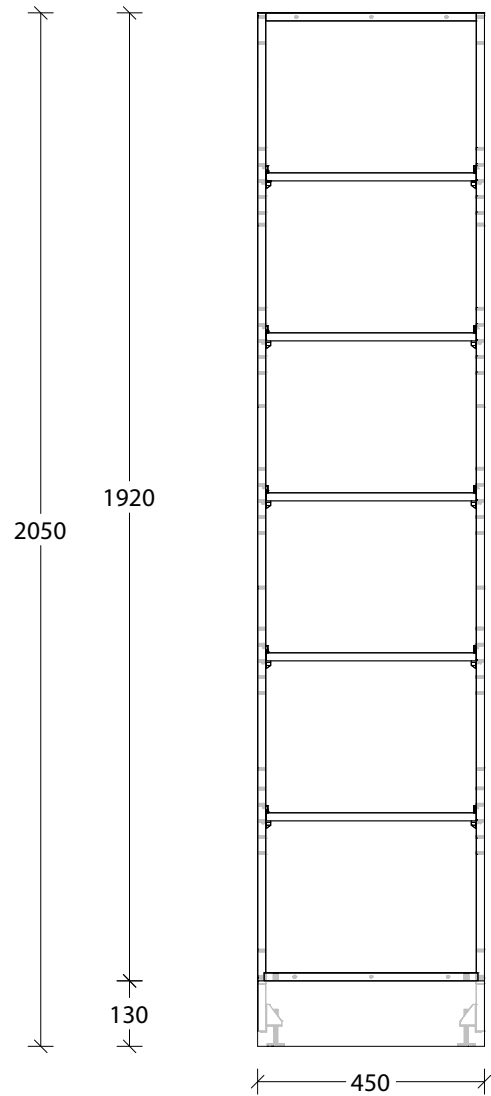

Open Shelf

NAME:	MCKLPSITCOS0450SX - MCKLDECTCOS0450SX - MCKLCLATCOS0450SX		
SIZE:	450mm	CABINET TYPE:	Tall Cabinet
INTERNALS:	Adjustable Shelf		
HANDLE OPTION:	Open Shelf - No Handle		
		VERSION:	1.0