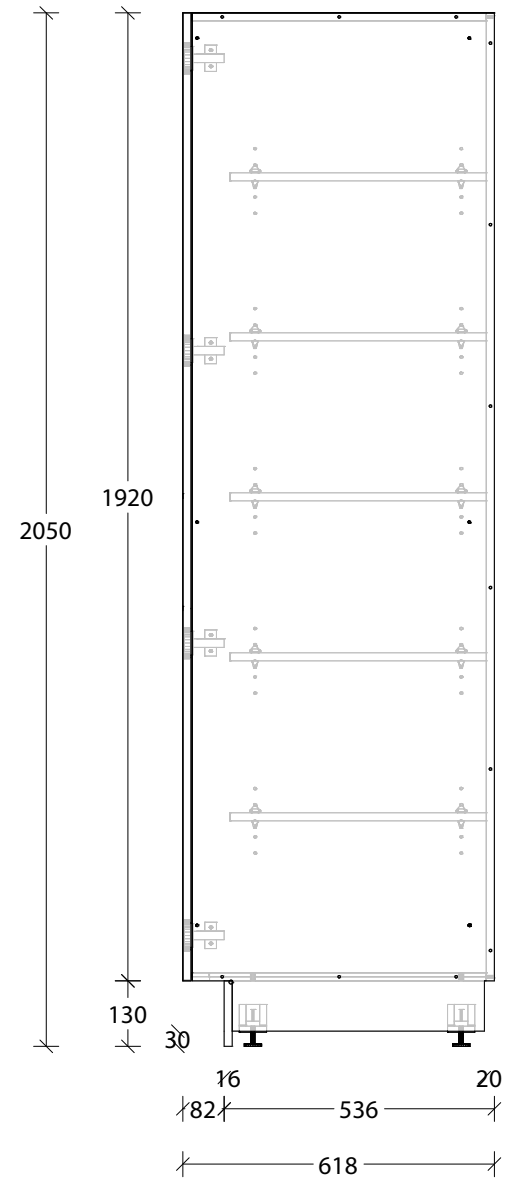

Handle or No Handle with Push to Open

NAME:	MCKLPSITCXX0675SX - MCKLDECTCXX0675SX - MCKLCLATCXX0675SX		
SIZE:	675mm	CABINET TYPE:	Tall Cabinet
INTERNALS:	Adjustable Shelf		
HANDLE OPTION:	Handle or Push To Open		
		VERSION:	1.0