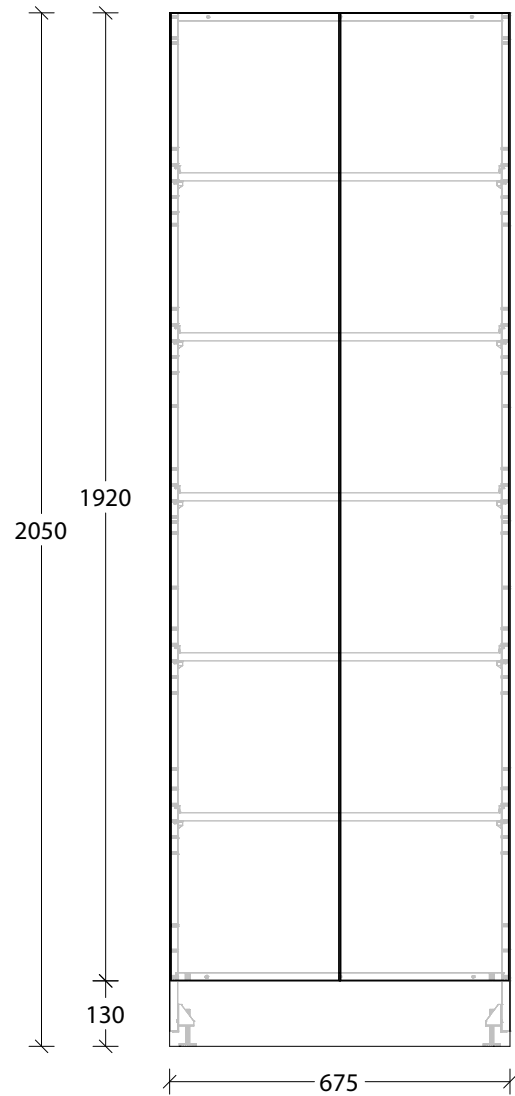

Handle or No Handle with Push to Open

NAME:	MCKLPSITCXX0675SX - MCKLDECTCXX0675SX - MCKLCLATCXX0675SX		
SIZE:	675mm	CABINET TYPE:	Tall Cabinet
INTERNALS:	Adjustable Shelf		
HANDLE OPTION:	Handle or Push To Open		
		VERSION:	1.0