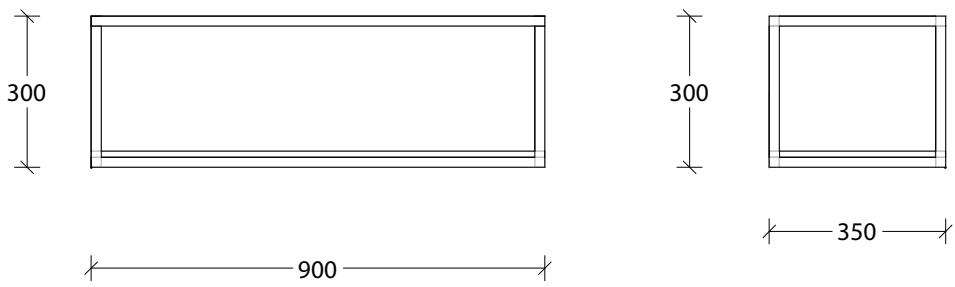

Bevel Grip Finger Pull

NAME:	MCKLVOGOSXX9003XX			
SIZE:	900mm	CABINET TYPE:	Wall Cabinet	
INTERNALS:	None			
HANDLE OPTION:	No Handle Open Shelf			
			VERSION:	1.0