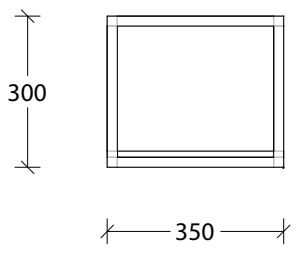

Bevel Grip Finger Pull

NAME:	MCKLVOGOSXX6753XX			
SIZE:	675mm	CABINET TYPE:	Wall Cabinet	
INTERNALS:	None			
HANDLE OPTION:	No Handle Open Shelf			
			VERSION:	1.0