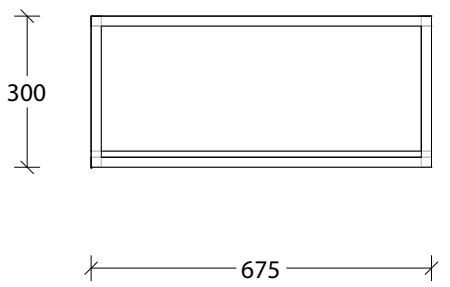

Bevel Grip Finger Pull

NAME:	MCKLVOGOSXX6753XX			
SIZE:	675mm	CABINET TYPE:	Wall Cabinet	
INTERNALS:	None			
HANDLE OPTION:	No Handle Open Shelf			
			VERSION:	1.0