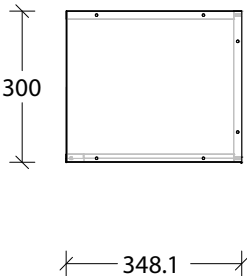

Open Shelf

NAME:	MCKLPSIOSXX9003XX - MCKLDECOSXX9003XX			
SIZE:	900mm	CABINET TYPE:	Wall Cabinet	
INTERNALS:	None			
HANDLE OPTION:	No Handle Open Shelf			
			VERSION:	1.0