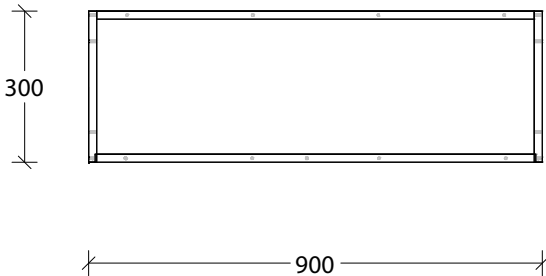

Open Shelf

NAME:	MCKLPSIOSXX9003XX - MCKLDECOSXX9003XX			
SIZE:	900mm	CABINET TYPE:	Wall Cabinet	
INTERNALS:	None			
HANDLE OPTION:	No Handle Open Shelf			
			VERSION:	1.0