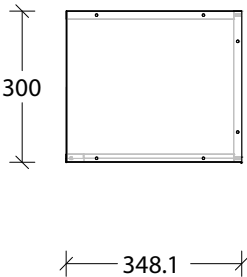

Open Shelf

NAME:	MCKLPSIOSXX6753XX - MCKLDECOSXX6753XX			
SIZE:	675mm	CABINET TYPE:	Wall Cabinet	
INTERNALS:	None			
HANDLE OPTION:	No Handle Open Shelf			
			VERSION:	1.0