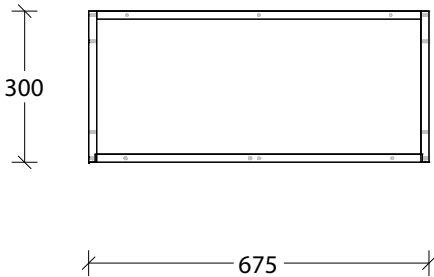

Open Shelf

NAME:	MCKLPSIOSXX6753XX - MCKLDECOSXX6753XX			
SIZE:	675mm	CABINET TYPE:	Wall Cabinet	
INTERNALS:	None			
HANDLE OPTION:	No Handle Open Shelf			
			VERSION:	1.0