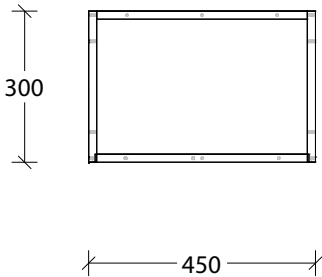

Open Shelf

NAME:	MCKLPSIOSXX4503XX - MCKLDECOSXX4503XX			
SIZE:	450mm	CABINET TYPE:	Wall Cabinet	
INTERNALS:	None			
HANDLE OPTION:	No Handle Open Shelf			
			VERSION:	1.0