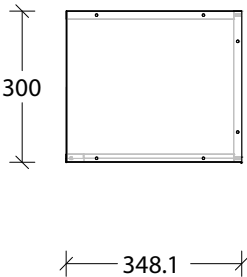

Open Shelf

NAME:	MCKLPSIOSXX4503XX - MCKLDECOSXX4503XX			
SIZE:	450mm	CABINET TYPE:	Wall Cabinet	
INTERNALS:	None			
HANDLE OPTION:	No Handle Open Shelf			
			VERSION:	1.0