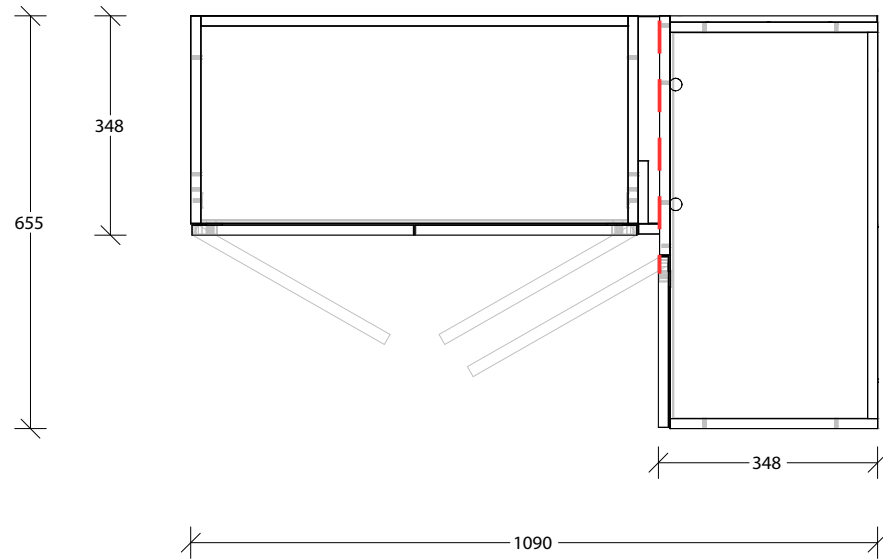

CABINET SPLITS FOR SHIPPING |

NAME:	MCKLXXXWCBX1099XX		
SIZE:	1090mm	CABINET TYPE:	WALL CORNER
INTERNALS:	Adjustable Shelf		
HANDLE OPTION:	Bevel Grip Finger Pull		

-	-
-	-
-	-
-	-

-	-
-	-
-	-
VERSION:	1.0