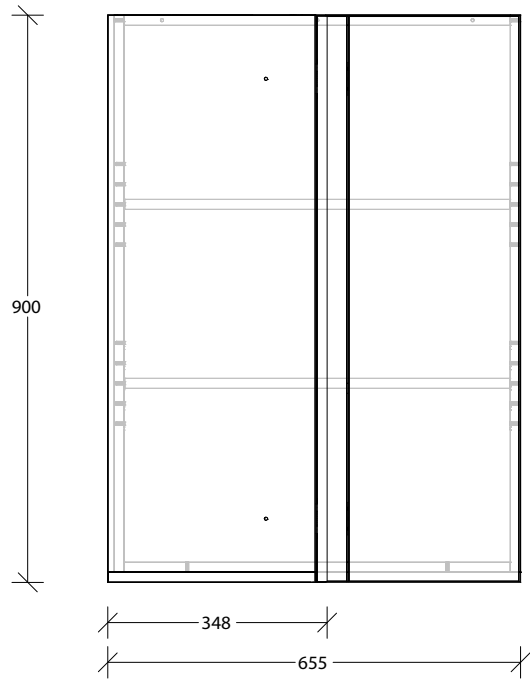

CABINET SPLITS FOR SHIPPING |

NAME:	MCKLXXXWCBX1099XX		
SIZE:	1090mm	CABINET TYPE:	WALL CORNER
INTERNALS:	Adjustable Shelf		
HANDLE OPTION:	Bevel Grip Finger Pull		

-	-
-	-
-	-
-	-

-	-
-	-
-	-
VERSION:	1.0