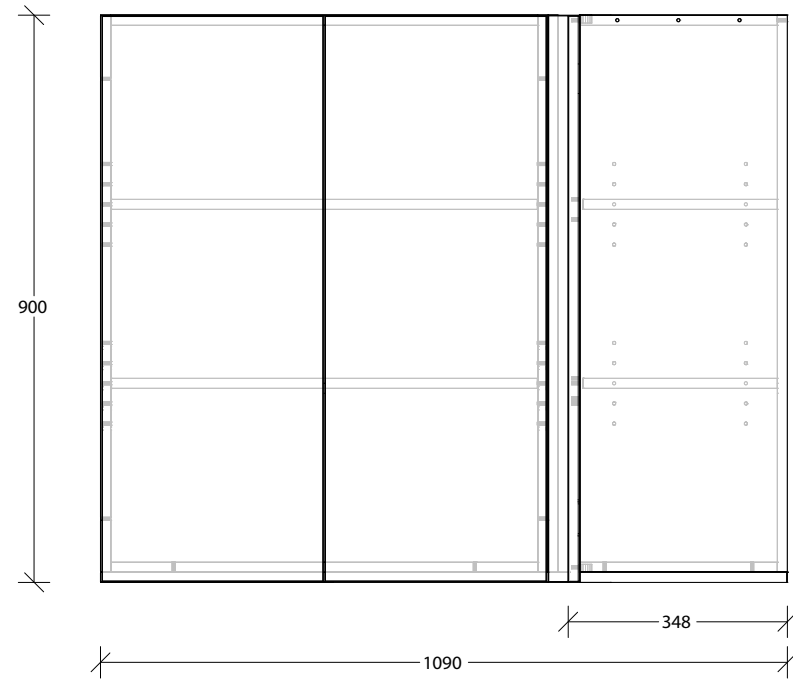

CABINET SPLITS FOR SHIPPING |

NAME:	MCKLXXXWCBX1099XX		
SIZE:	1090mm	CABINET TYPE:	WALL CORNER
INTERNALS:	Adjustable Shelf		
HANDLE OPTION:	Bevel Grip Finger Pull		

-	-
-	-
-	-
-	-

-	-
-	-
-	-
VERSION:	1.0