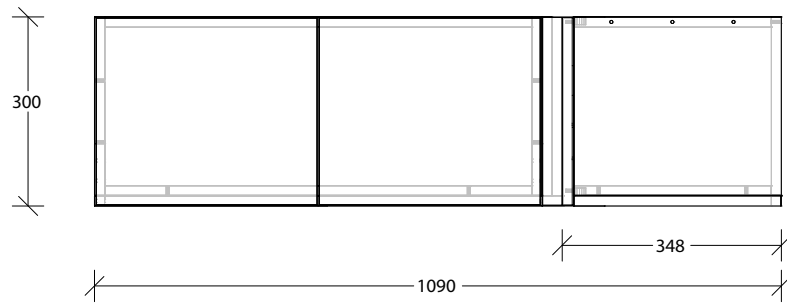

CABINET SPLITS FOR SHIPPING |

NAME:	MCKLXXXWCBX1093XX		
SIZE:	1090mm	CABINET TYPE:	WALL CORNER
INTERNALS:	Adjustable Shelf		
HANDLE OPTION:	Bevel Grip Finger Pull		

-	-
-	-
-	-
-	-

-	-
-	-
-	-
VERSION:	1.0