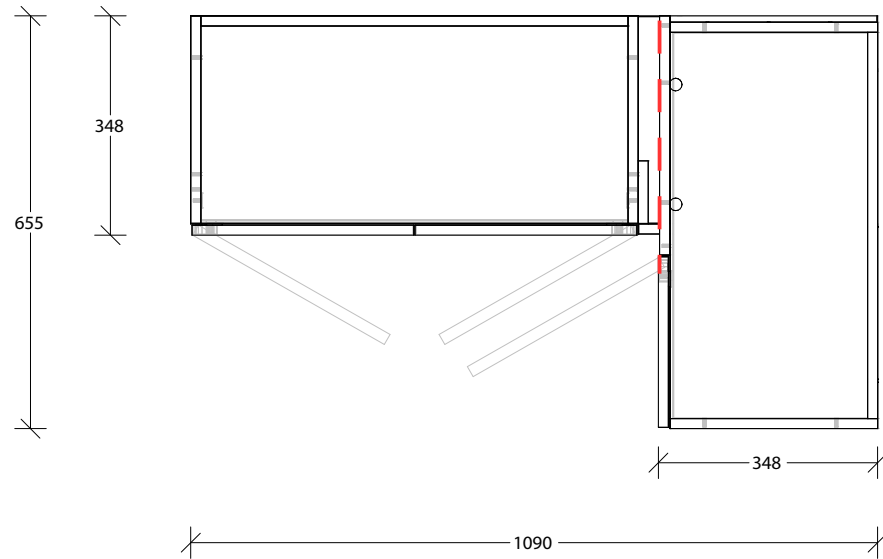

CABINET SPLITS FOR SHIPPING |

NAME:	MCKLXXXWCBX1093XX		
SIZE:	1090mm	CABINET TYPE:	WALL CORNER
INTERNALS:	Adjustable Shelf		
HANDLE OPTION:	Bevel Grip Finger Pull		

-	-
-	-
-	-
-	-

-	-
-	-
-	-
VERSION:	1.0