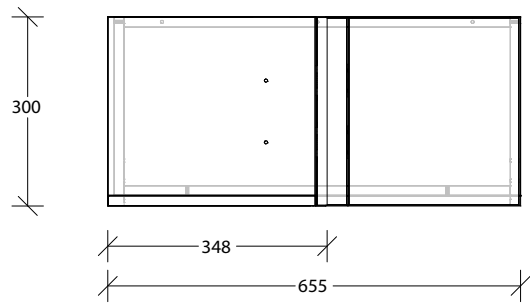

CABINET SPLITS FOR SHIPPING |

NAME:	MCKLXXXWCBX1093XX		
SIZE:	1090mm	CABINET TYPE:	WALL CORNER
INTERNALS:	Adjustable Shelf		
HANDLE OPTION:	Bevel Grip Finger Pull		

-	-
-	-
-	-
-	-

-	-
-	-
-	-
VERSION:	1.0