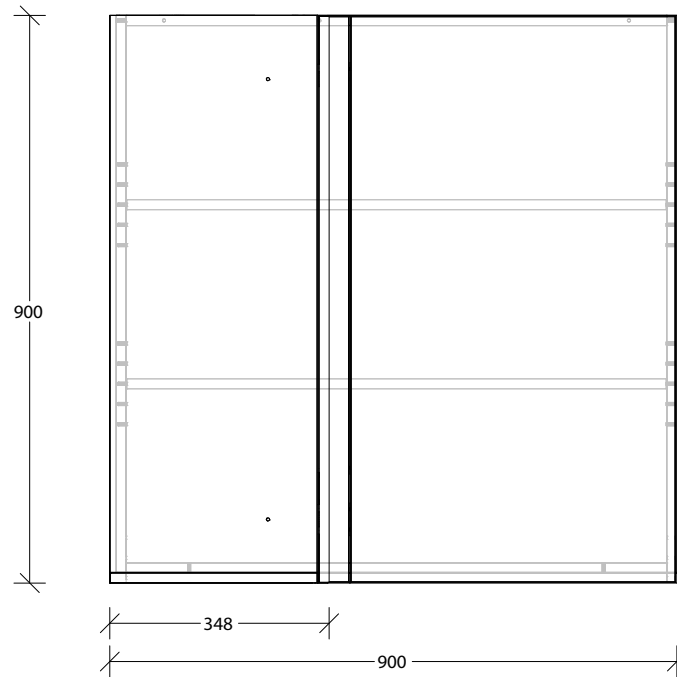

CABINET SPLITS FOR SHIPPING |

NAME:	MCKLXXXWCBX9009XX		
SIZE:	900mm	CABINET TYPE:	WALL CORNER
INTERNALS:	Adjustable Shelf		
HANDLE OPTION:	Bevel Grip Finger Pull		

-	-
-	-
-	-
-	-

-	-
-	-
-	-
VERSION:	1.0