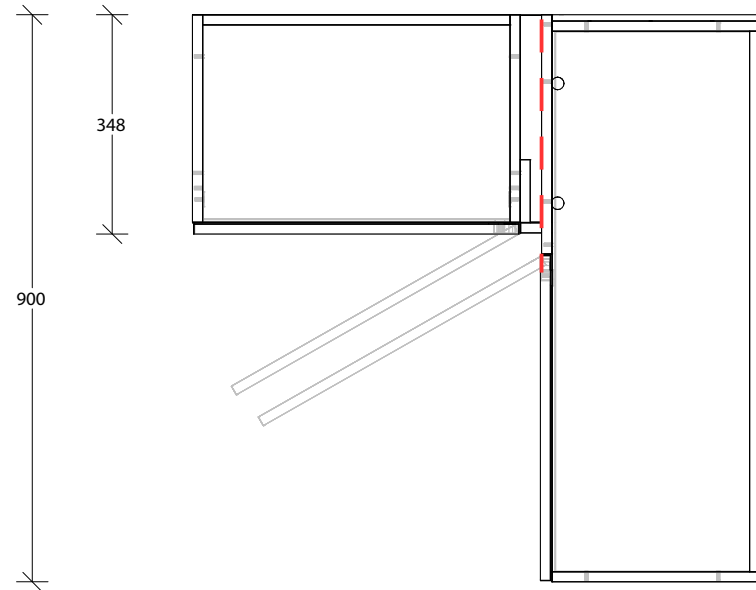

CABINET SPLITS FOR SHIPPING |

NAME:	MCKLXXXWCBX9009XX		
SIZE:	900mm	CABINET TYPE:	WALL CORNER
INTERNALS:	Adjustable Shelf		
HANDLE OPTION:	Bevel Grip Finger Pull		

-	-
-	-
-	-
-	-

-	-
-	-
-	-
VERSION:	1.0