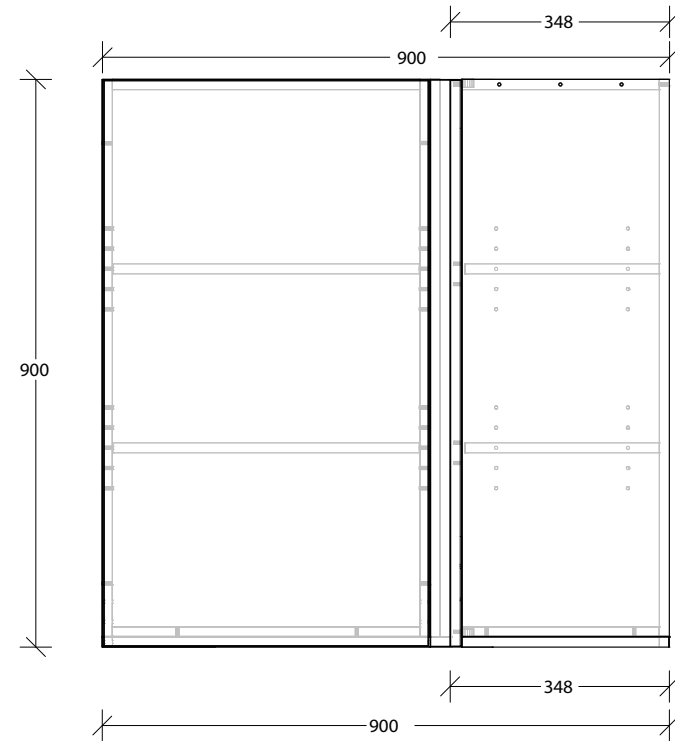

CABINET SPLITS FOR SHIPPING |

NAME:	MCKLXXXWCBX9009XX		
SIZE:	900mm	CABINET TYPE:	WALL CORNER
INTERNALS:	Adjustable Shelf		
HANDLE OPTION:	Bevel Grip Finger Pull		

-	-
-	-
-	-
-	-

-	-
-	-
-	-
VERSION:	1.0