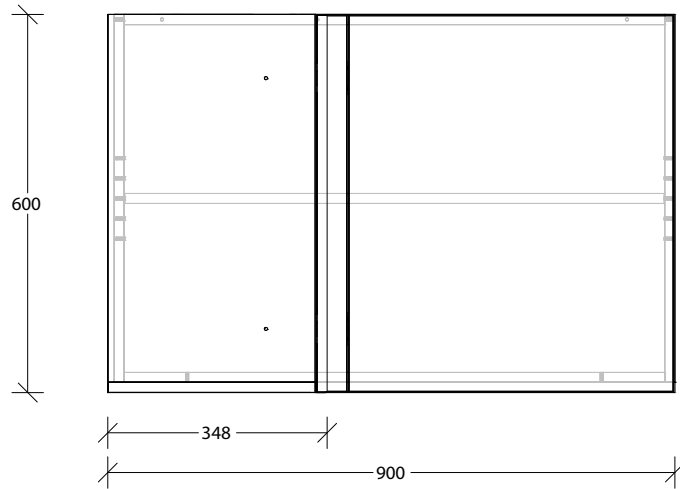

CABINET SPLITS FOR SHIPPING |

NAME:	MCKLXXXWCBX1096XX		
SIZE:	1090mm	CABINET TYPE:	WALL CORNER
INTERNALS:	Adjustable Shelf		
HANDLE OPTION:	Bevel Grip Finger Pull		

-	-
-	-
-	-
-	-

-	-
-	-
-	-
VERSION:	1.0