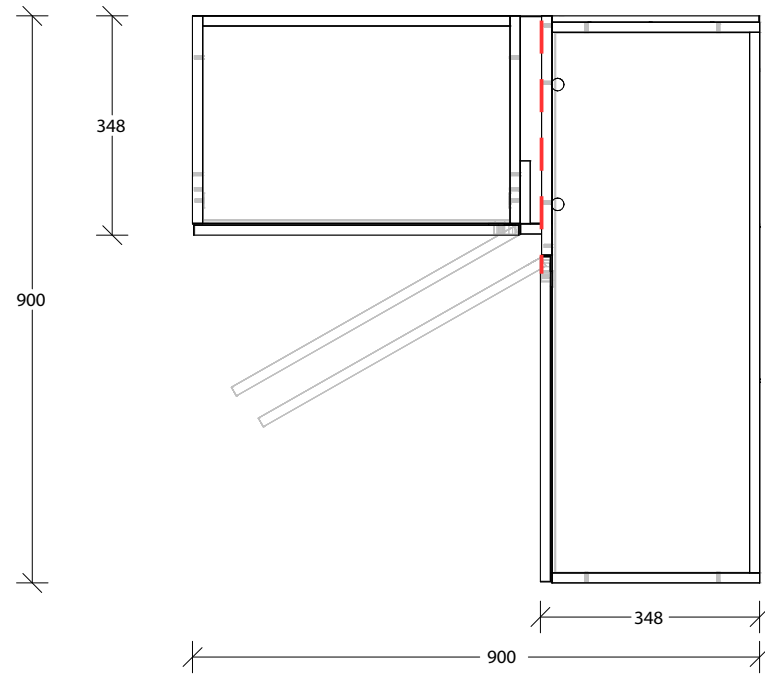

CABINET SPLITS FOR SHIPPING |

NAME:	MCKLXXXWCBX1096XX		
SIZE:	1090mm	CABINET TYPE:	WALL CORNER
INTERNALS:	Adjustable Shelf		
HANDLE OPTION:	Bevel Grip Finger Pull		

-	-
-	-
-	-
-	-

-	-
-	-
-	-
VERSION:	1.0