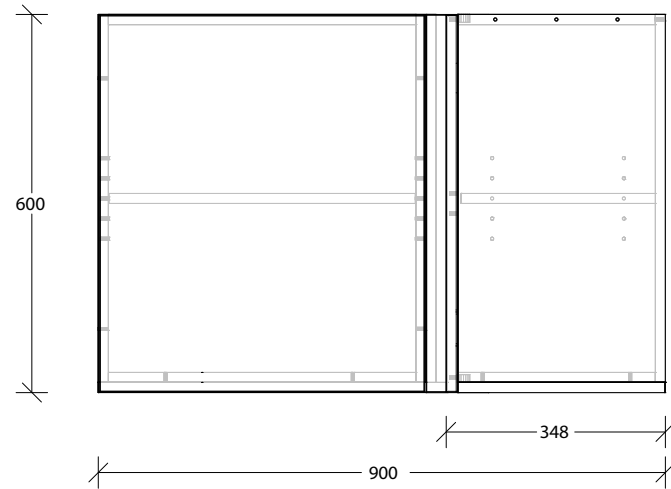

CABINET SPLITS FOR SHIPPING |

NAME:	MCKLXXXWCBX1096XX		
SIZE:	1090mm	CABINET TYPE:	WALL CORNER
INTERNALS:	Adjustable Shelf		
HANDLE OPTION:	Bevel Grip Finger Pull		

-	-
-	-
-	-
-	-

-	-
-	-
-	-
VERSION:	1.0