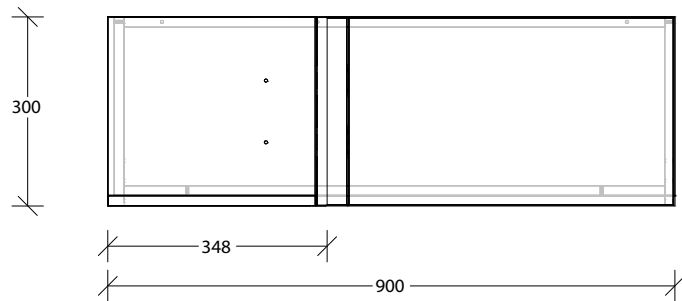

CABINET SPLITS FOR SHIPPING |

NAME:	MCKLXXXWCBX9003XX		
SIZE:	900mm	CABINET TYPE:	WALL CORNER
INTERNALS:	Adjustable Shelf		
HANDLE OPTION:	Bevel Grip Finger Pull		

-	-
-	-
-	-
-	-

-	-
-	-
-	-
VERSION:	1.0