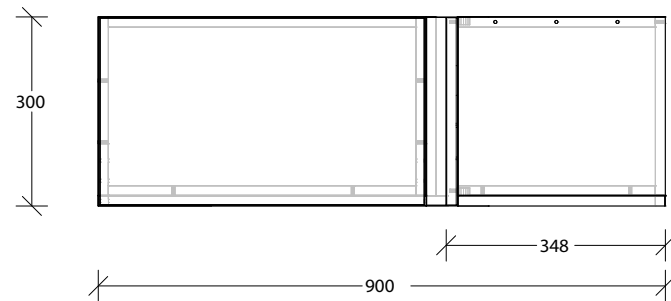

CABINET SPLITS FOR SHIPPING |

NAME:	MCKLXXXWCBX9003XX		
SIZE:	900mm	CABINET TYPE:	WALL CORNER
INTERNALS:	Adjustable Shelf		
HANDLE OPTION:	Bevel Grip Finger Pull		

-	-
-	-
-	-
-	-

-	-
-	-
-	-
VERSION:	1.0