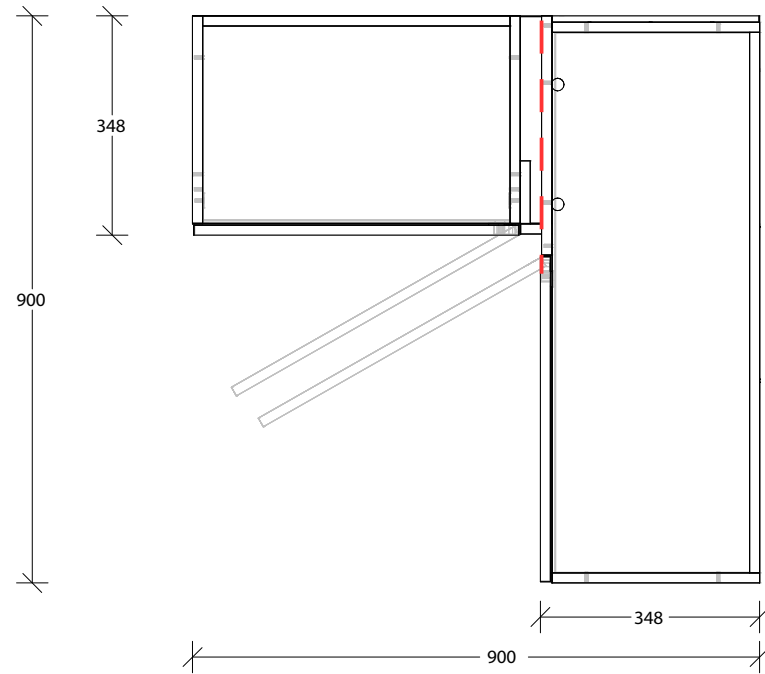

CABINET SPLITS FOR SHIPPING |

NAME:	MCKLXXXWCBX9003XX		
SIZE:	900mm	CABINET TYPE:	WALL CORNER
INTERNALS:	Adjustable Shelf		
HANDLE OPTION:	Bevel Grip Finger Pull		

-	-
-	-
-	-
-	-

-	-
-	-
-	-
VERSION:	1.0