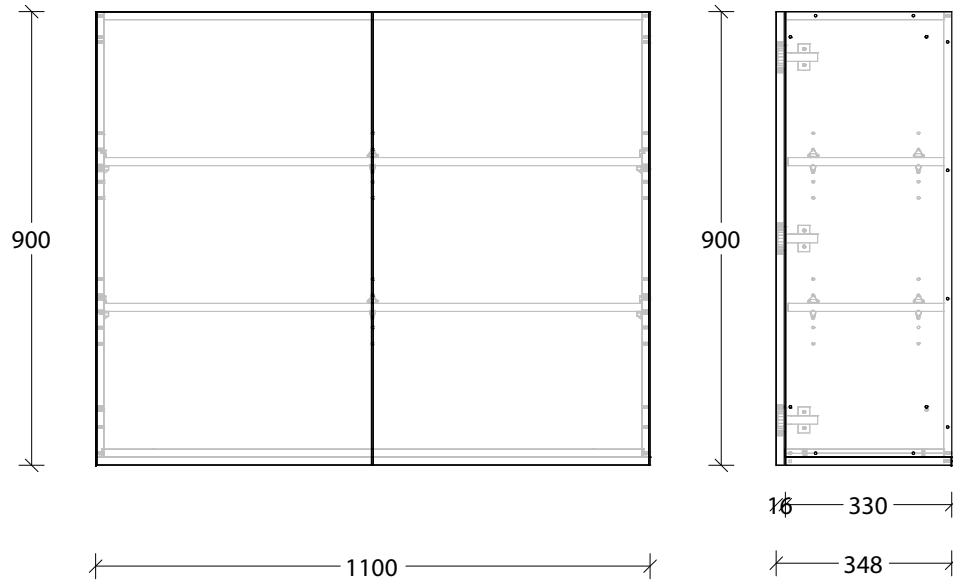

Bevel Grip Finger Pull

NAME:	MCKLPSIWCXX1109XX - MCKLDECWCXX1109XX - MCKLCLAWCXX1109XX		
SIZE:	1100 x 900 x 348	CABINET TYPE:	Wall Cabinet
INTERNALS:	Adjustable Shelf		
HANDLE OPTION:	Bevel Grip Finger Pull		
		VERSION:	1.0