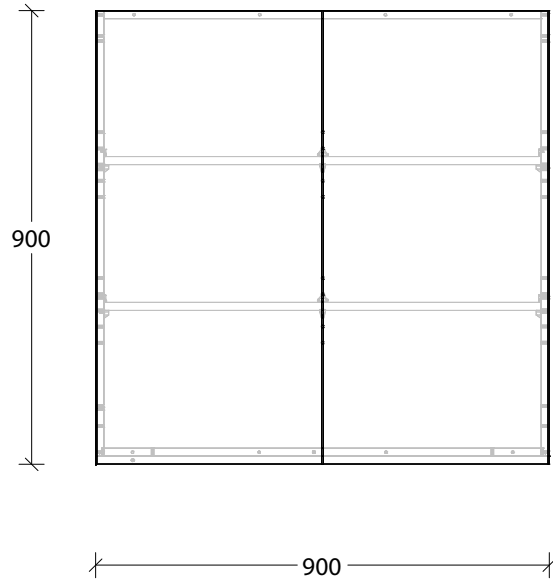

# Bevel Grip Finger Pull

NAME:	MCKLPSIWCXX9009XX - MCKLDECWCXX9009XX - MCKLCLAWCXX9009XX		
SIZE:	900mm	CABINET TYPE:	Wall Cabinet
INTERNALS:	Adjustable Shelf		
HANDLE OPTION:	Bevel Grip Finger Pull		
		VERSION:	1.0