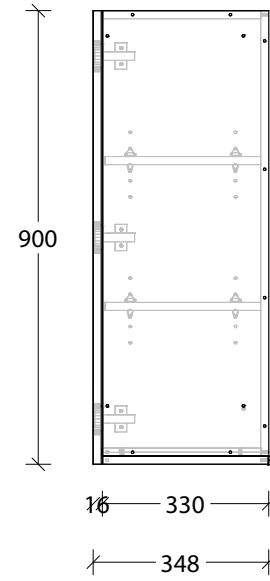

# Bevel Grip Finger Pull

NAME:	MCKLPSIWCXX9009XX - MCKLDECWCXX9009XX - MCKLCLAWCXX9009XX		
SIZE:	900mm	CABINET TYPE:	Wall Cabinet
INTERNALS:	Adjustable Shelf		
HANDLE OPTION:	Bevel Grip Finger Pull		
		VERSION:	1.0