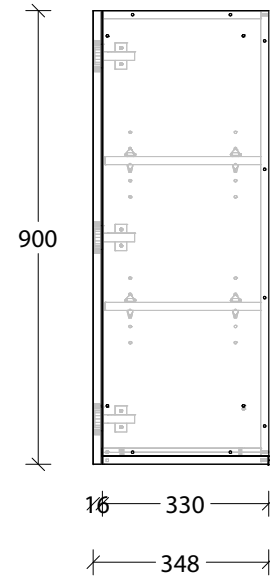

# Bevel Grip Finger Pull

NAME:	MCKLPSIWCXX6759XX - MCKLDECWCXX6759XX - MCKLCLAWCXX6759XX		
SIZE:	675mm	CABINET TYPE:	Wall Cabinet
INTERNALS:	Adjustable Shelf		
HANDLE OPTION:	Bevel Grip Finger Pull		
		VERSION:	1.0