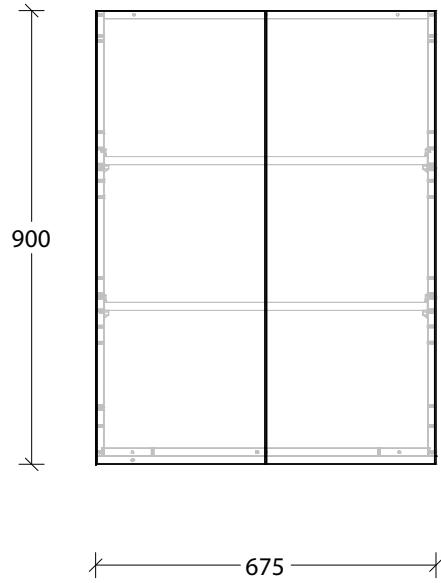

# Bevel Grip Finger Pull

NAME:	MCKLPSIWCXX6759XX - MCKLDECWCXX6759XX - MCKLCLAWCXX6759XX		
SIZE:	675mm	CABINET TYPE:	Wall Cabinet
INTERNALS:	Adjustable Shelf		
HANDLE OPTION:	Bevel Grip Finger Pull		
		VERSION:	1.0