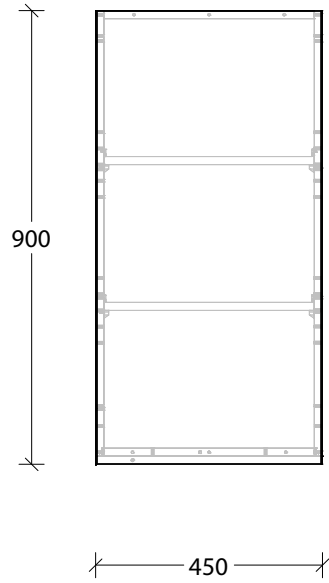

Bevel Grip Finger Pull

NAME:	MCKLPSIWCXX4509XX - MCKLDECWCXX4509XX - MCKLCLAWCXX4509XX		
SIZE:	450mm	CABINET TYPE:	Wall Cabinet
INTERNALS:	Adjustable Shelf		
HANDLE OPTION:	Bevel Grip Finger Pull		
		VERSION:	1.0