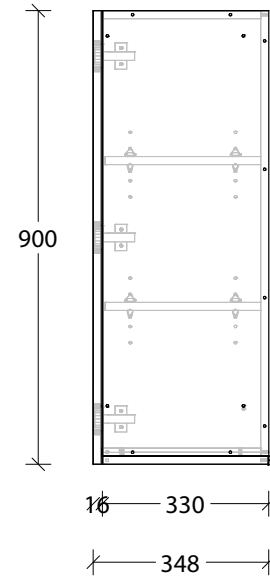

Bevel Grip Finger Pull

NAME:	MCKLPSIWCXX4509XX - MCKLDECWCXX4509XX - MCKLCLAWCXX4509XX		
SIZE:	450mm	CABINET TYPE:	Wall Cabinet
INTERNALS:	Adjustable Shelf		
HANDLE OPTION:	Bevel Grip Finger Pull		
		VERSION:	1.0