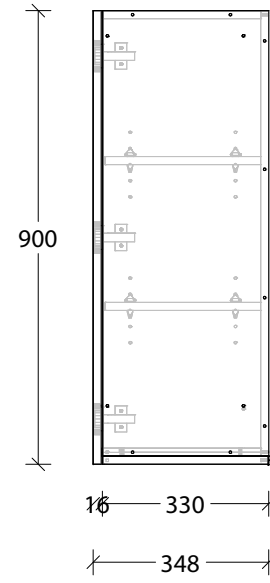

# Bevel Grip Finger Pull

NAME:	MCKLPSIWCXX4009XX - MCKLDECWCXX4009XX - MCKLCLAWCXX4009XX		
SIZE:	400mm	CABINET TYPE:	Wall Cabinet
INTERNALS:	Adjustable Shelf		
HANDLE OPTION:	Bevel Grip Finger Pull		
		VERSION:	1.0