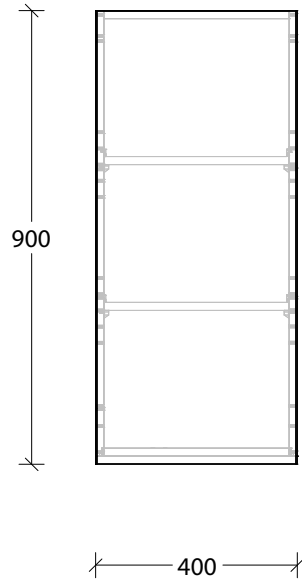

# Bevel Grip Finger Pull

NAME:	MCKLPSIWCXX4009XX - MCKLDECWCXX4009XX - MCKLCLAWCXX4009XX		
SIZE:	400mm	CABINET TYPE:	Wall Cabinet
INTERNALS:	Adjustable Shelf		
HANDLE OPTION:	Bevel Grip Finger Pull		
		VERSION:	1.0