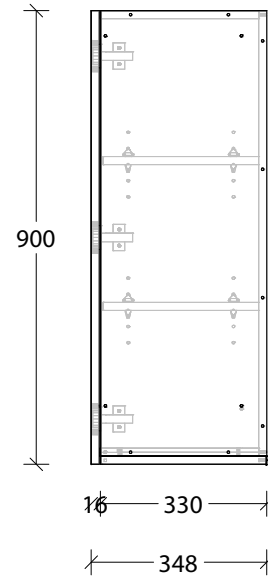

Bevel Grip Finger Pull

NAME:	MCKLPSIWCXX3509XX - MCKLDECWCXX3509XX - MCKLCLAWCXX3509XX		
SIZE:	350mm	CABINET TYPE:	Wall Cabinet
INTERNALS:	Adjustable Shelf		
HANDLE OPTION:	Bevel Grip Finger Pull		
		VERSION:	1.0