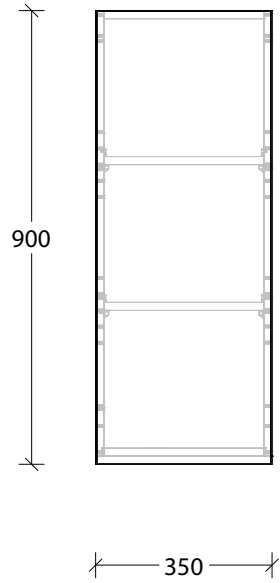

Bevel Grip Finger Pull

NAME:	MCKLPSIWCXX3509XX - MCKLDECWCXX3509XX - MCKLCLAWCXX3509XX		
SIZE:	350mm	CABINET TYPE:	Wall Cabinet
INTERNALS:	Adjustable Shelf		
HANDLE OPTION:	Bevel Grip Finger Pull		
		VERSION:	1.0