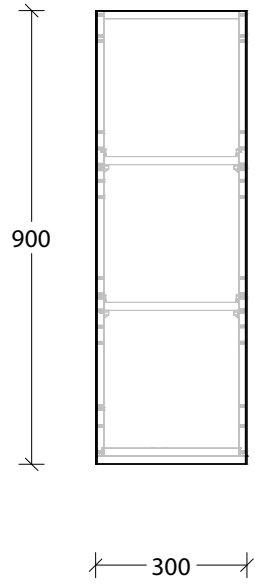

Bevel Grip Finger Pull

NAME:	MCKLPSIWCXX3009XX - MCKLDECWCXX3009XX - MCKLCLAWCXX3009XX		
SIZE:	300mm	CABINET TYPE:	Wall Cabinet
INTERNALS:	Adjustable Shelf		
HANDLE OPTION:	Bevel Grip Finger Pull		
		VERSION:	1.0