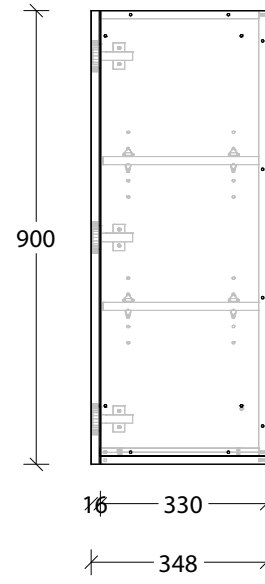

Bevel Grip Finger Pull

NAME:	MCKLPSIWCXX3009XX - MCKLDECWCXX3009XX - MCKLCLAWCXX3009XX		
SIZE:	300mm	CABINET TYPE:	Wall Cabinet
INTERNALS:	Adjustable Shelf		
HANDLE OPTION:	Bevel Grip Finger Pull		
		VERSION:	1.0