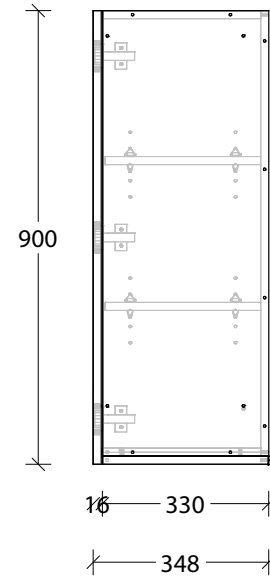

# Bevel Grip Finger Pull

NAME:	MCKLPSIWCXX2509XX - MCKLDECWCXX2509XX - MCKLCLAWCXX2509XX		
SIZE:	250mm	CABINET TYPE:	Wall Cabinet
INTERNALS:	Adjustable Shelf		
HANDLE OPTION:	Bevel Grip Finger Pull		
		VERSION:	1.0