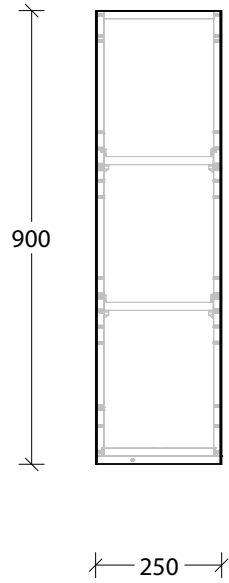

# Bevel Grip Finger Pull

NAME:	MCKLPSIWCXX2509XX - MCKLDECWCXX2509XX - MCKLCLAWCXX2509XX		
SIZE:	250mm	CABINET TYPE:	Wall Cabinet
INTERNALS:	Adjustable Shelf		
HANDLE OPTION:	Bevel Grip Finger Pull		
		VERSION:	1.0