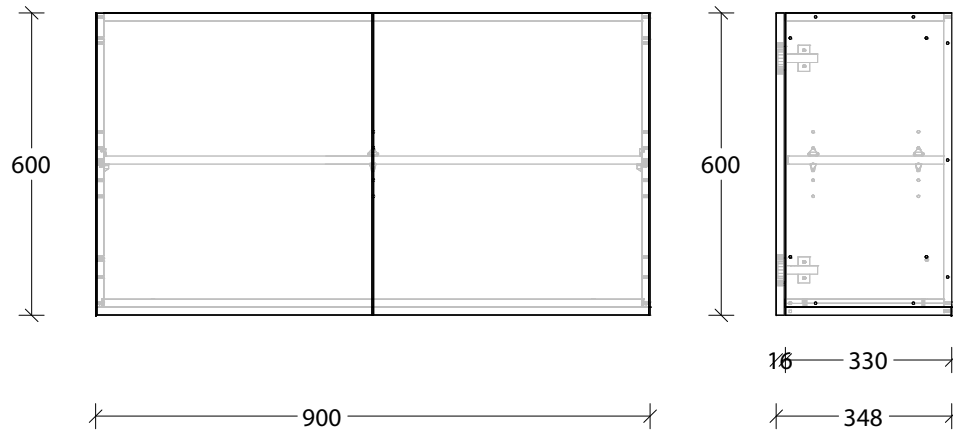

Bevel Grip Finger Pull

NAME:	MCKLPSIWCXX1106XX - MCKLDECWCXX1106XX - MCKLCLAWCXX1106XX		
SIZE:	1100 x 600 x 348	CABINET TYPE:	Wall Cabinet
INTERNALS:	Adjustable Shelf		
HANDLE OPTION:	Bevel Grip Finger Pull		
VERSION:	1.0		