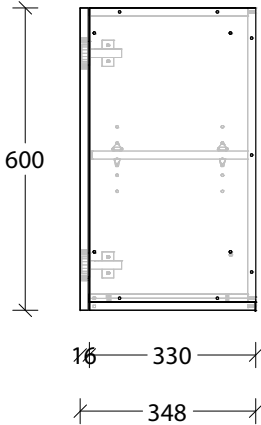

# Bevel Grip Finger Pull

NAME:	MCKLPSIWCXX9006XX - MCKLDECWCXX9006XX - MCKLCLAWCXX9006XX		
SIZE:	900mm	CABINET TYPE:	Wall Cabinet
INTERNALS:	Adjustable Shelf		
HANDLE OPTION:	Bevel Grip Finger Pull		
		VERSION:	1.0