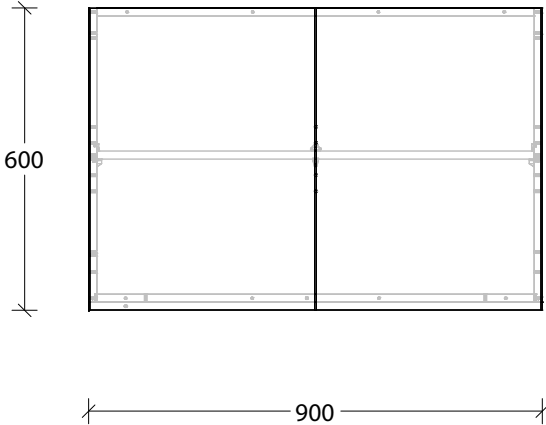

# Bevel Grip Finger Pull

NAME:	MCKLPSIWCXX9006XX - MCKLDECWCXX9006XX - MCKLCLAWCXX9006XX		
SIZE:	900mm	CABINET TYPE:	Wall Cabinet
INTERNALS:	Adjustable Shelf		
HANDLE OPTION:	Bevel Grip Finger Pull		
		VERSION:	1.0