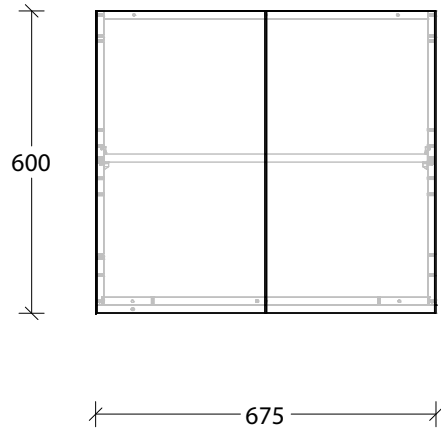

Bevel Grip Finger Pull

NAME:	MCKLPSIWCXX6756XX - MCKLDECWCXX6756XX - MCKLCLAWCXX6756XX		
SIZE:	675mm	CABINET TYPE:	Wall Cabinet
INTERNALS:	Adjustable Shelf		
HANDLE OPTION:	Bevel Grip Finger Pull		
		VERSION:	1.0