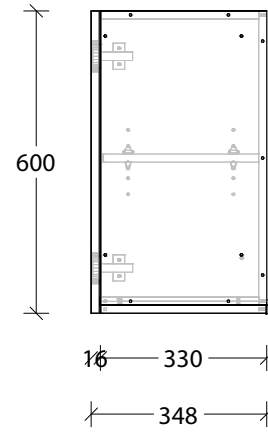

Bevel Grip Finger Pull

NAME:	MCKLPSIWCXX6756XX - MCKLDECWCXX6756XX - MCKLCLAWCXX6756XX		
SIZE:	675mm	CABINET TYPE:	Wall Cabinet
INTERNALS:	Adjustable Shelf		
HANDLE OPTION:	Bevel Grip Finger Pull		
		VERSION:	1.0