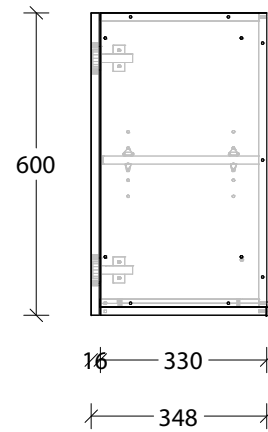

# Bevel Grip Finger Pull

|                |   |               |              |
|----------------|---|---------------|--------------|
| NAME:          | MCKLPSIWCXX4506XX - MCKLDECWCXX4506XX - MCKLCLAWCXX4506XX |               |              |
| SIZE:          | 450mm   | CABINET TYPE: | Wall Cabinet |
| INTERNALS:     | Adjustable Shelf  |               |              |
| HANDLE OPTION: | Bevel Grip Finger Pull                                    |               |              |
|                |   | VERSION:      | 1.0          |