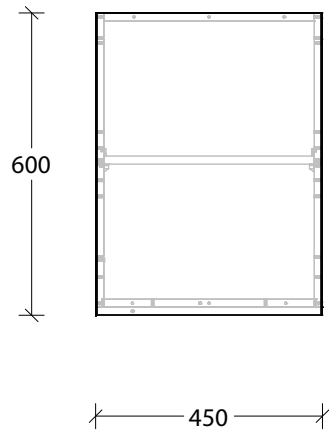

# Bevel Grip Finger Pull

|                |   |               |              |
|----------------|---|---------------|--------------|
| NAME:          | MCKLPSIWCXX4506XX - MCKLDECWCXX4506XX - MCKLCLAWCXX4506XX |               |              |
| SIZE:          | 450mm   | CABINET TYPE: | Wall Cabinet |
| INTERNALS:     | Adjustable Shelf  |               |              |
| HANDLE OPTION: | Bevel Grip Finger Pull                                    |               |              |
|                |   | VERSION:      | 1.0          |