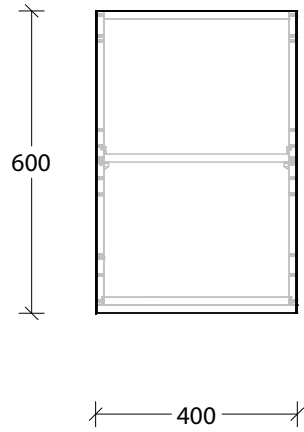

# Bevel Grip Finger Pull

NAME:	MCKLPSIWCXX4006XX - MCKLDECWCXX4006XX - MCKLCLAWCXX4006XX		
SIZE:	400mm	CABINET TYPE:	Wall Cabinet
INTERNALS:	Adjustable Shelf		
HANDLE OPTION:	Bevel Grip Finger Pull		
		VERSION:	1.0