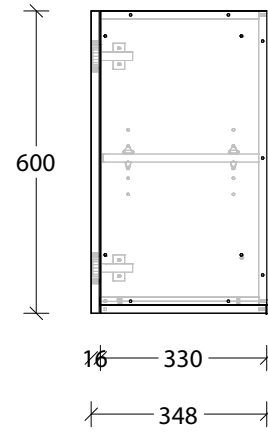

# Bevel Grip Finger Pull

NAME:	MCKLPSIWCXX4006XX - MCKLDECWCXX4006XX - MCKLCLAWCXX4006XX		
SIZE:	400mm	CABINET TYPE:	Wall Cabinet
INTERNALS:	Adjustable Shelf		
HANDLE OPTION:	Bevel Grip Finger Pull		
		VERSION:	1.0