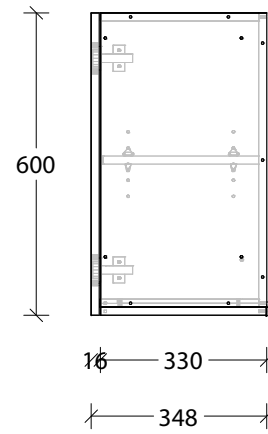

Bevel Grip Finger Pull

NAME:	MCKLPSIWCXX3506XX - MCKLDECWCXX3506XX - MCKLCLAWCXX3506XX		
SIZE:	350mm	CABINET TYPE:	Wall Cabinet
INTERNALS:	Adjustable Shelf		
HANDLE OPTION:	Bevel Grip Finger Pull		
		VERSION:	1.0