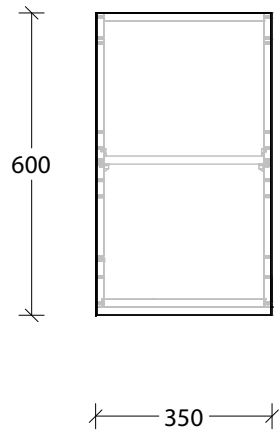

Bevel Grip Finger Pull

NAME:	MCKLPSIWCXX3506XX - MCKLDECWCXX3506XX - MCKLCLAWCXX3506XX		
SIZE:	350mm	CABINET TYPE:	Wall Cabinet
INTERNALS:	Adjustable Shelf		
HANDLE OPTION:	Bevel Grip Finger Pull		
		VERSION:	1.0