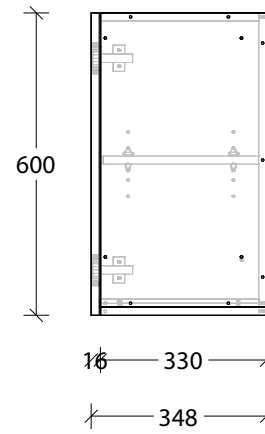

# Bevel Grip Finger Pull

NAME:	MCKLPSIWCXX3006XX - MCKLDECWCXX3006XX - MCKLCLAWCXX3006XX		
SIZE:	300mm	CABINET TYPE:	Wall Cabinet
INTERNALS:	Adjustable Shelf		
HANDLE OPTION:	Bevel Grip Finger Pull		
		VERSION:	1.0