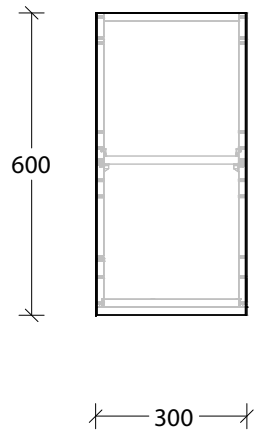

# Bevel Grip Finger Pull

NAME:	MCKLPSIWCXX3006XX - MCKLDECWCXX3006XX - MCKLCLAWCXX3006XX		
SIZE:	300mm	CABINET TYPE:	Wall Cabinet
INTERNALS:	Adjustable Shelf		
HANDLE OPTION:	Bevel Grip Finger Pull		
		VERSION:	1.0