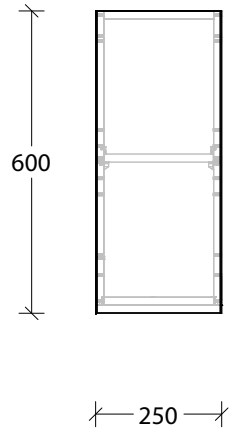

Bevel Grip Finger Pull

NAME:	MCKLPSIWCXX2506XX - MCKLDECWCXX2506XX - MCKLCLAWCXX2506XX		
SIZE:	250mm	CABINET TYPE:	Wall Cabinet
INTERNALS:	Adjustable Shelf		
HANDLE OPTION:	Bevel Grip Finger Pull		
		VERSION:	1.0