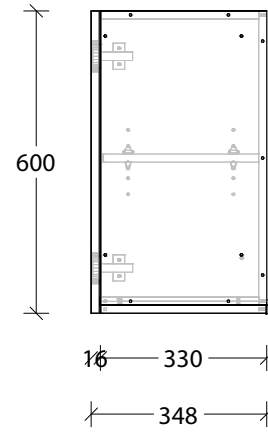

Bevel Grip Finger Pull

NAME:	MCKLPSIWCXX2506XX - MCKLDECWCXX2506XX - MCKLCLAWCXX2506XX		
SIZE:	250mm	CABINET TYPE:	Wall Cabinet
INTERNALS:	Adjustable Shelf		
HANDLE OPTION:	Bevel Grip Finger Pull		
		VERSION:	1.0