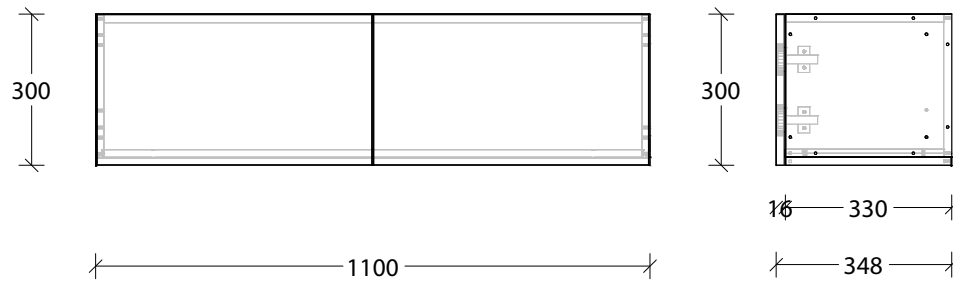

# Bevel Grip Finger Pull

NAME:	MCKLPSIWCXX1103XX - MCKLDECWCXX1103XX - MCKLCLAWCXX1103XX		
SIZE:	1100 x 300 x348	CABINET TYPE:	Wall Cabinet
INTERNALS:	None		
HANDLE OPTION:	Bevel Grip Finger Pull		
VERSION:	1.0		