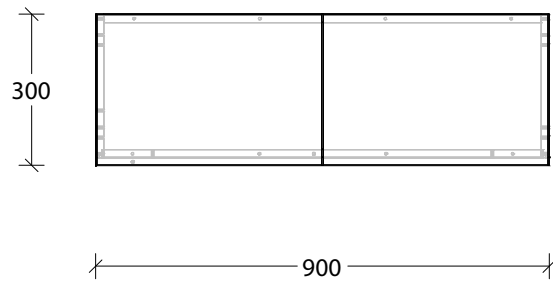

Bevel Grip Finger Pull

NAME:	MCKLPSIWCXX9003XX - MCKLDECWCXX9003XX - MCKLCLAWCXX9003XX		
SIZE:	900mm	CABINET TYPE:	Wall Cabinet
INTERNALS:	None		
HANDLE OPTION:	Bevel Grip Finger Pull		VERSION: 1.0