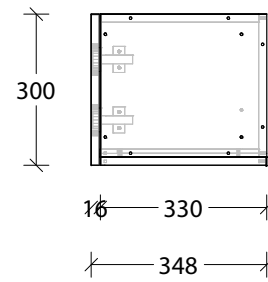

Bevel Grip Finger Pull

NAME:	MCKLPSIWCXX9003XX - MCKLDECWCXX9003XX - MCKLCLAWCXX9003XX		
SIZE:	900mm	CABINET TYPE:	Wall Cabinet
INTERNALS:	None		
HANDLE OPTION:	Bevel Grip Finger Pull		VERSION: 1.0