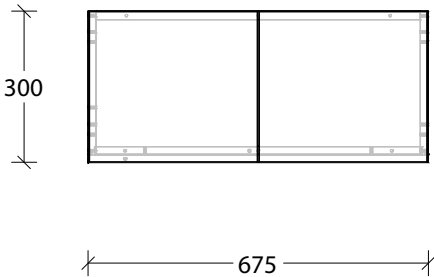

Bevel Grip Finger Pull

NAME:	MCKLPSIWCXX6753XX - MCKLDECWCXX6753XX - MCKLCLAWCXX6753XX		
SIZE:	675mm	CABINET TYPE:	Wall Cabinet
INTERNALS:	None		
HANDLE OPTION:	Bevel Grip Finger Pull		
		VERSION:	1.0