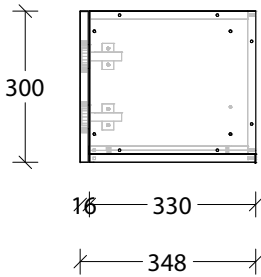

Bevel Grip Finger Pull

NAME:	MCKLPSIWCXX6753XX - MCKLDECWCXX6753XX - MCKLCLAWCXX6753XX		
SIZE:	675mm	CABINET TYPE:	Wall Cabinet
INTERNALS:	None		
HANDLE OPTION:	Bevel Grip Finger Pull		
		VERSION:	1.0