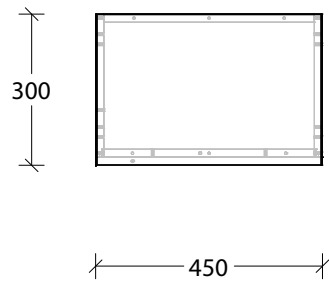

# Bevel Grip Finger Pull

NAME:	MCKLPSIWCXX4503XX - MCKLDECWCXX4503XX - MCKLCLAWCXX4503XX		
SIZE:	450mm	CABINET TYPE:	Wall Cabinet
INTERNALS:	None		
HANDLE OPTION:	Bevel Grip Finger Pull		VERSION: 1.0