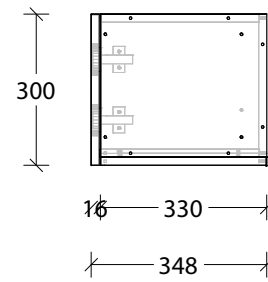

# Bevel Grip Finger Pull

NAME:	MCKLPSIWCXX4503XX - MCKLDECWCXX4503XX - MCKLCLAWCXX4503XX		
SIZE:	450mm	CABINET TYPE:	Wall Cabinet
INTERNALS:	None		
HANDLE OPTION:	Bevel Grip Finger Pull		VERSION: 1.0