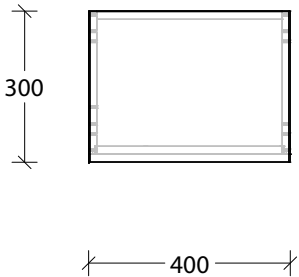

Bevel Grip Finger Pull

NAME:	MCKLPSIWCXX4003XX - MCKLDECWCXX4003XX - MCKLCLAWCXX4003XX		
SIZE:	400mm	CABINET TYPE:	Wall Cabinet
INTERNALS:	None		
HANDLE OPTION:	Bevel Grip Finger Pull		
		VERSION:	1.0