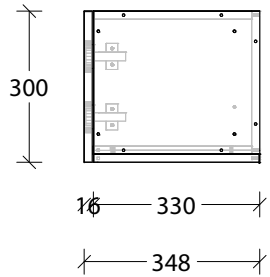

Bevel Grip Finger Pull

NAME:	MCKLPSIWCXX4003XX - MCKLDECWCXX4003XX - MCKLCLAWCXX4003XX		
SIZE:	400mm	CABINET TYPE:	Wall Cabinet
INTERNALS:	None		
HANDLE OPTION:	Bevel Grip Finger Pull		
		VERSION:	1.0