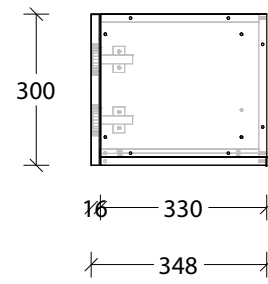

Bevel Grip Finger Pull

NAME:	MCKLPSIWCXX3503XX - MCKLDECWCXX3503XX - MCKLCLAWCXX3503XX		
SIZE:	350mm	CABINET TYPE:	Wall Cabinet
INTERNALS:	None		
HANDLE OPTION:	Bevel Grip Finger Pull		VERSION: 1.0