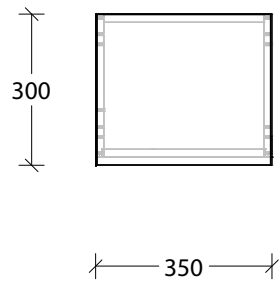

Bevel Grip Finger Pull

NAME:	MCKLPSIWCXX3503XX - MCKLDECWCXX3503XX - MCKLCLAWCXX3503XX		
SIZE:	350mm	CABINET TYPE:	Wall Cabinet
INTERNALS:	None		
HANDLE OPTION:	Bevel Grip Finger Pull		VERSION: 1.0