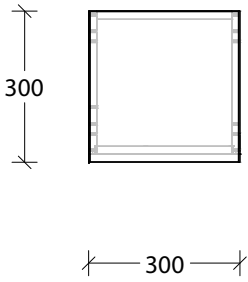

Bevel Grip Finger Pull

NAME:	MCKLPSIWCXX3003XX - MCKLDECWCXX3003XX - MCKLCLAWCXX3003XX		
SIZE:	300mm	CABINET TYPE:	Wall Cabinet
INTERNALS:	None		
HANDLE OPTION:	Bevel Grip Finger Pull		VERSION: 1.0