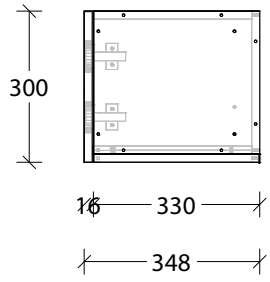

Bevel Grip Finger Pull

NAME:	MCKLPSIWCXX3003XX - MCKLDECWCXX3003XX - MCKLCLAWCXX3003XX		
SIZE:	300mm	CABINET TYPE:	Wall Cabinet
INTERNALS:	None		
HANDLE OPTION:	Bevel Grip Finger Pull		VERSION: 1.0