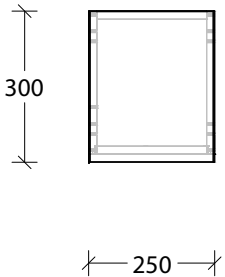

Bevel Grip Finger Pull

NAME:	MCKLPSIWCXX2503XX - MCKLDECWCXX2503XX - MCKLCLAWCXX2503XX		
SIZE:	250mm	CABINET TYPE:	Wall Cabinet
INTERNALS:	None		
HANDLE OPTION:	Bevel Grip Finger Pull		
		VERSION:	1.0