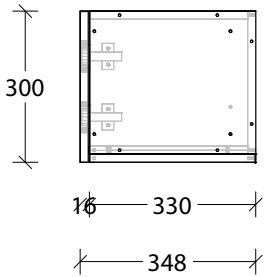

Bevel Grip Finger Pull

NAME:	MCKLPSIWCXX2503XX - MCKLDECWCXX2503XX - MCKLCLAWCXX2503XX		
SIZE:	250mm	CABINET TYPE:	Wall Cabinet
INTERNALS:	None		
HANDLE OPTION:	Bevel Grip Finger Pull		
		VERSION:	1.0