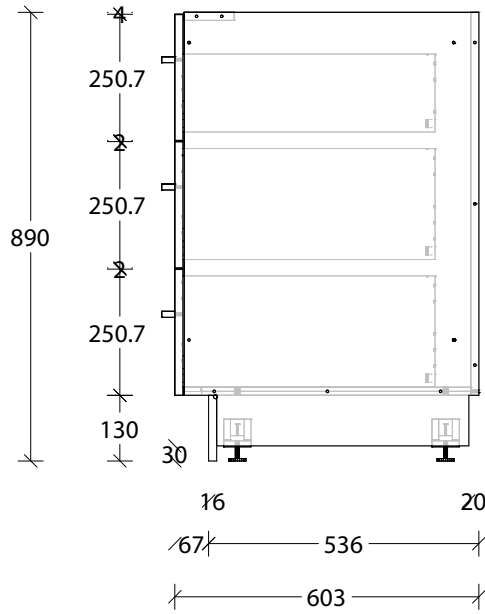

With Handle

Bevel-grip

NAME:	MCKLPSIDC3X0675XX - MCKLDECDC3X0675XX - MCKLCLADC3X0675XX - MCKLVOGDC3X0675XX		
SIZE:	675mm	CABINET TYPE:	Drawer Cabinet
INTERNALS:	Drawers		
HANDLE OPTION:	Handle or Bevel-grip		
		VERSION:	1.0