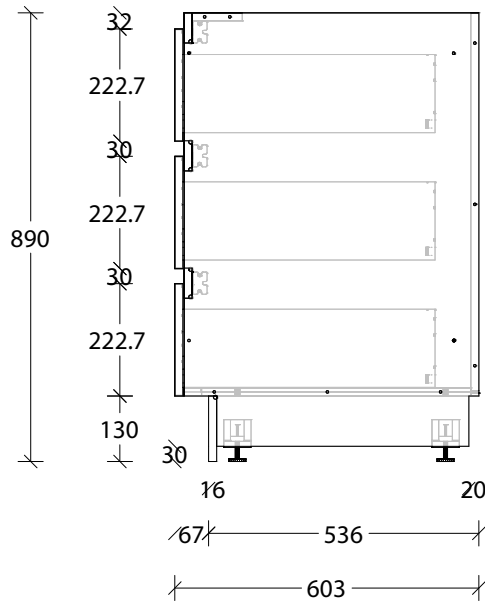

With Handle

Bevel-grip

NAME:	MCKLPSIDC3X0675XX - MCKLDECDC3X0675XX - MCKLCLADC3X0675XX - MCKLVOGDC3X0675XX		
SIZE:	675mm	CABINET TYPE:	Drawer Cabinet
INTERNALS:	Drawers		
HANDLE OPTION:	Handle or Bevel-grip		
		VERSION:	1.0