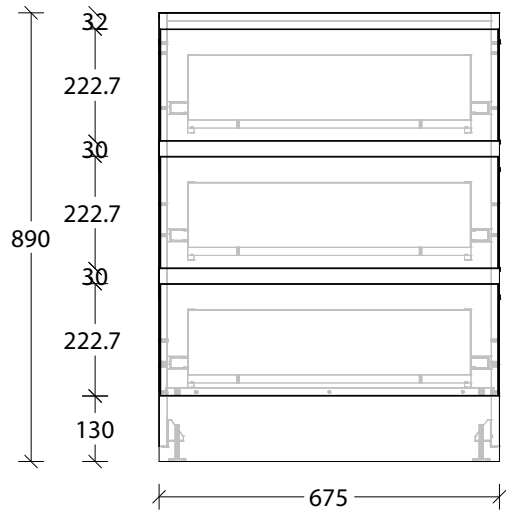

With Handle

Bevel-grip

NAME:	MCKLPSIDC3X0675XX - MCKLDECDC3X0675XX - MCKLCLADC3X0675XX - MCKLVOGDC3X0675XX		
SIZE:	675mm	CABINET TYPE:	Drawer Cabinet
INTERNALS:	Drawers		
HANDLE OPTION:	Handle or Bevel-grip		
		VERSION:	1.0