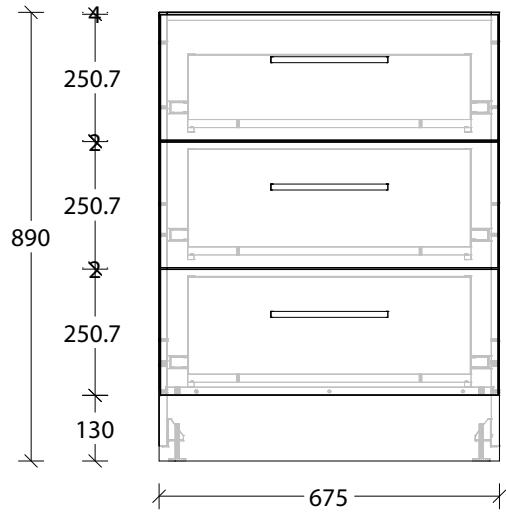

With Handle

Bevel-grip

NAME:	MCKLPSIDC3X0675XX - MCKLDECDC3X0675XX - MCKLCLADC3X0675XX - MCKLVOGDC3X0675XX		
SIZE:	675mm	CABINET TYPE:	Drawer Cabinet
INTERNALS:	Drawers		
HANDLE OPTION:	Handle or Bevel-grip		
		VERSION:	1.0