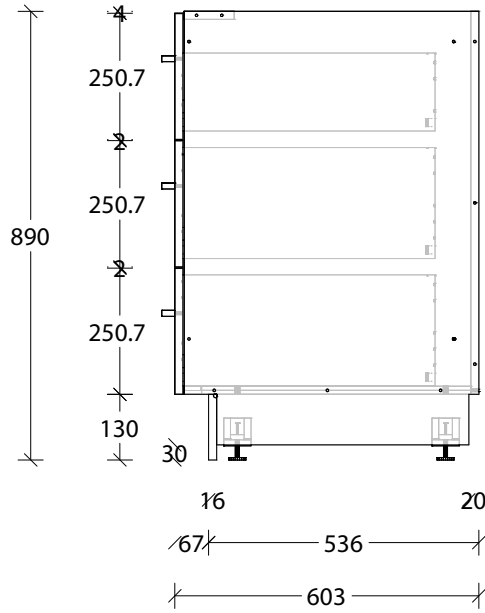

With Handle

Bevel-grip

NAME:	MCKLPSIDC3X0450XX - MCKLDECDC3X0450XX - MCKLCLADC3X0450XX - MCKLVOGDC3X0450XX		
SIZE:	450mm	CABINET TYPE:	Drawer Cabinet
INTERNALS:	Drawers		
HANDLE OPTION:	Handle or Bevel-grip		
		VERSION:	1.0