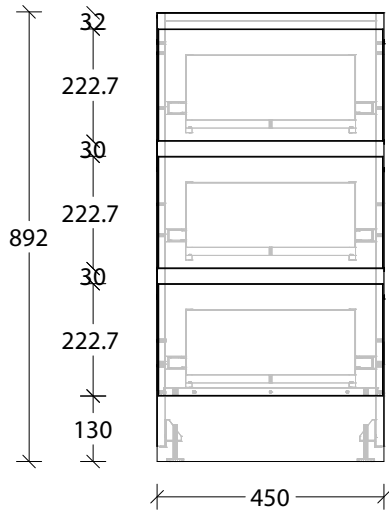

With Handle

Bevel-grip

NAME:	MCKLPSIDC3X0450XX - MCKLDECDC3X0450XX - MCKLCLADC3X0450XX - MCKLVOGDC3X0450XX		
SIZE:	450mm	CABINET TYPE:	Drawer Cabinet
INTERNALS:	Drawers		
HANDLE OPTION:	Handle or Bevel-grip		
		VERSION:	1.0