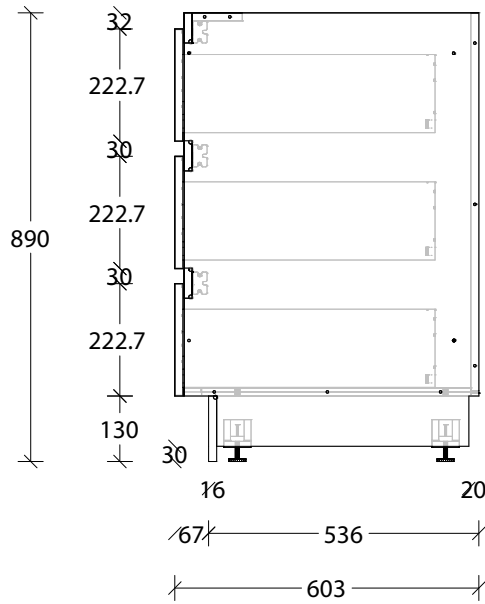

With Handle

Bevel-grip

NAME:	MCKLPSIDC3X0450XX - MCKLDECDC3X0450XX - MCKLCLADC3X0450XX - MCKLVOGDC3X0450XX		
SIZE:	450mm	CABINET TYPE:	Drawer Cabinet
INTERNALS:	Drawers		
HANDLE OPTION:	Handle or Bevel-grip		
		VERSION:	1.0