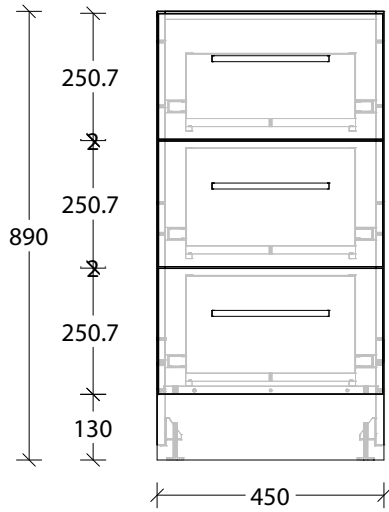

With Handle

Bevel-grip

NAME:	MCKLPSIDC3X0450XX - MCKLDECDC3X0450XX - MCKLCLADC3X0450XX - MCKLVOGDC3X0450XX		
SIZE:	450mm	CABINET TYPE:	Drawer Cabinet
INTERNALS:	Drawers		
HANDLE OPTION:	Handle or Bevel-grip		
		VERSION:	1.0