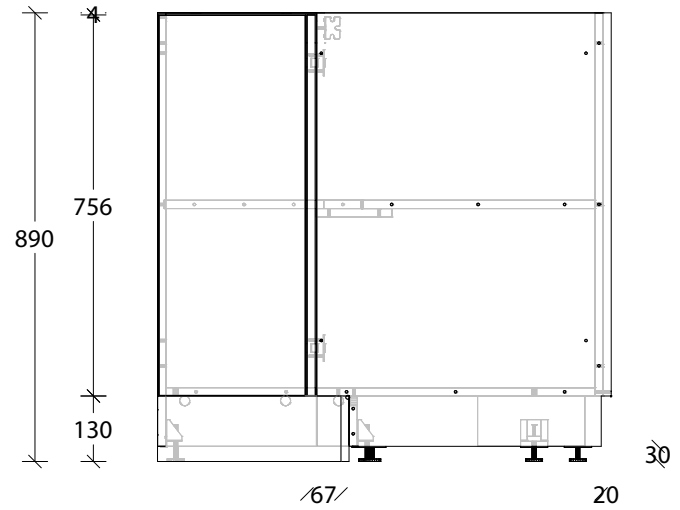

TOP VIEW

CABINET SPLITS FOR SHIPPING

FRONT VIEW

RIGHT VIEW

NAME:	MCKLPSICXX0900XX - MCKLDECCXX0900XX - MCKLCLACCXX0900XX		
SIZE:	900mm	CABINET TYPE:	Drawer Cabinet
INTERNALS:	Corner Unit		
HANDLE OPTION:	Handle or Bevel-grip		
		VERSION:	1.0