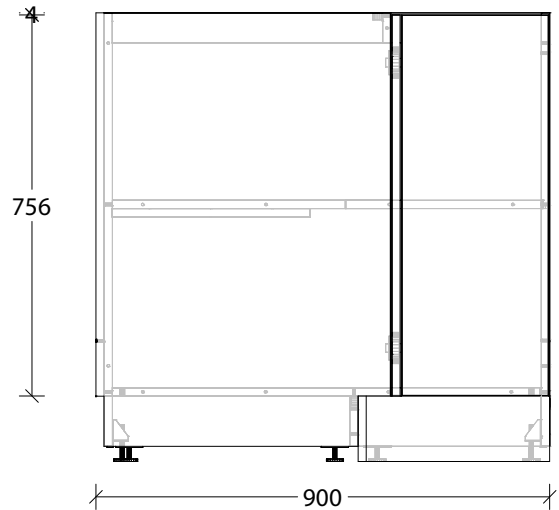

TOP VIEW

CABINET SPLITS FOR SHIPPING

FRONT VIEW

RIGHT VIEW

NAME:	MCKLPSICXX0900XX - MCKLDECCXX0900XX - MCKLCLACCXX0900XX		
SIZE:	900mm	CABINET TYPE:	Drawer Cabinet
INTERNALS:	Corner Unit		
HANDLE OPTION:	Handle or Bevel-grip		
		VERSION:	1.0