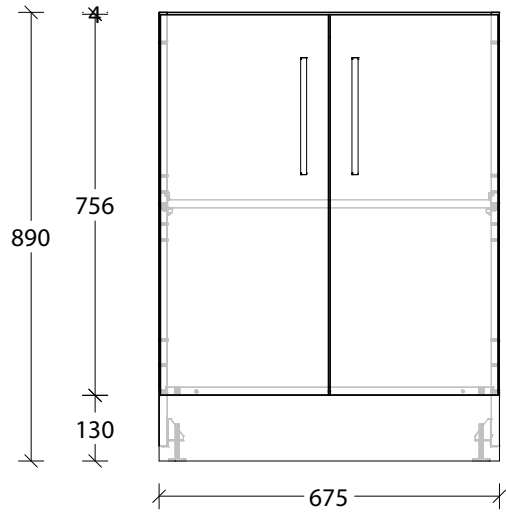

With Handle

Bevel-grip

NAME:	MCKLPSIFCXX0675XX - MCKLDECFCXX0675XX - MCKLCLAF CXX0675XX		
SIZE:	675mm	CABINET TYPE:	Base Unit
INTERNALS:	Adjustable Shelf		
HANDLE OPTION:	Handle or Bevel-grip		
		VERSION:	1.0