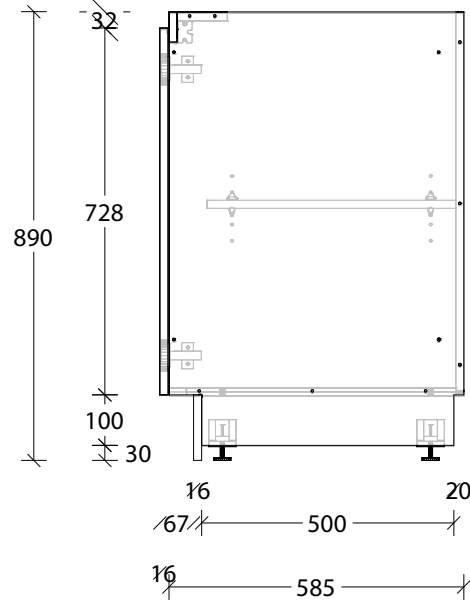

With Handle

Bevel-grip

NAME:	MCKLPSIFCXX0675XX - MCKLDECFCXX0675XX - MCKLCLAF CXX0675XX		
SIZE:	675mm	CABINET TYPE:	Base Unit
INTERNALS:	Adjustable Shelf		
HANDLE OPTION:	Handle or Bevel-grip		
		VERSION:	1.0