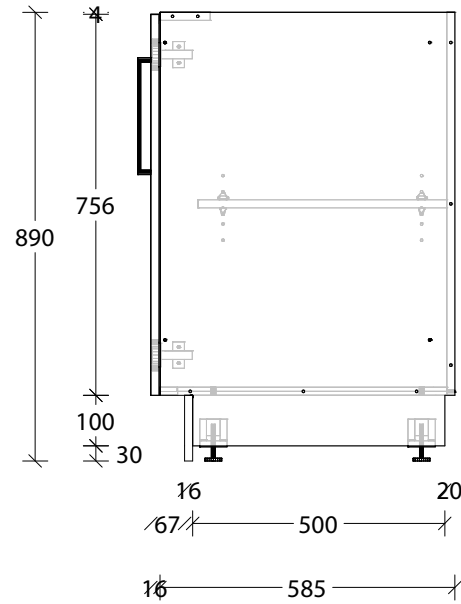

With Handle

Bevel-grip

NAME:	MCKLPSIFCXX0675XX - MCKLDECFCXX0675XX - MCKLCLAF CXX0675XX		
SIZE:	675mm	CABINET TYPE:	Base Unit
INTERNALS:	Adjustable Shelf		
HANDLE OPTION:	Handle or Bevel-grip		
		VERSION:	1.0