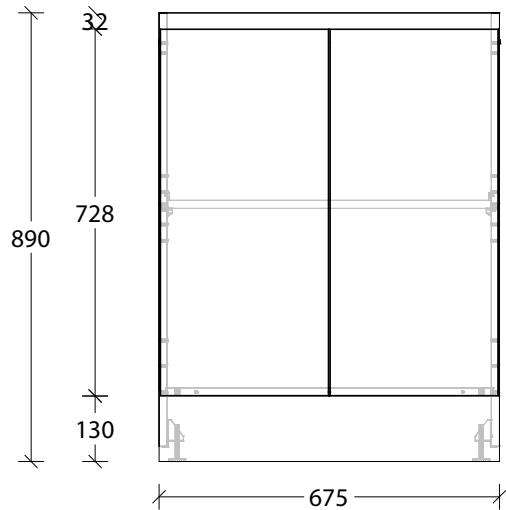

With Handle

Bevel-grip

NAME:	MCKLPSIFCXX0675XX - MCKLDECFCXX0675XX - MCKLCLAF CXX0675XX		
SIZE:	675mm	CABINET TYPE:	Base Unit
INTERNALS:	Adjustable Shelf		
HANDLE OPTION:	Handle or Bevel-grip		
		VERSION:	1.0