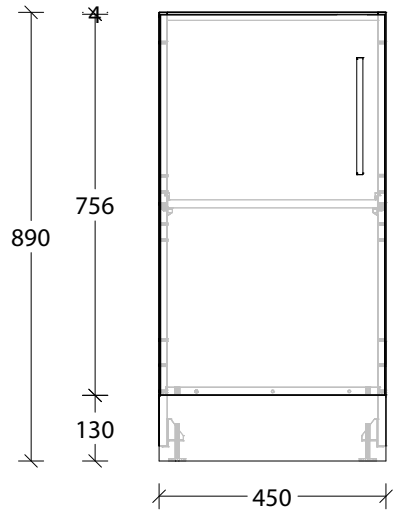

**With Handle**

**Bevel-grip**

NAME:	MCKLPSIFCXX0450XX - MCKLDECFCXX0450XX - MCKLCLAF CXX0450XX		
SIZE:	450mm	CABINET TYPE:	Base Unit
INTERNALS:	Adjustable Shelf		
HANDLE OPTION:	Handle or Bevel-grip		
		VERSION:	1.0