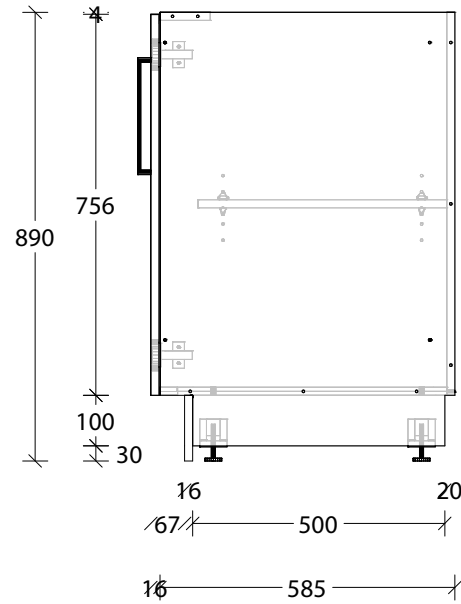

**With Handle**

**Bevel-grip**

NAME:	MCKLPSIFCXX0450XX - MCKLDECFCXX0450XX - MCKLCLAF CXX0450XX		
SIZE:	450mm	CABINET TYPE:	Base Unit
INTERNALS:	Adjustable Shelf		
HANDLE OPTION:	Handle or Bevel-grip		
		VERSION:	1.0