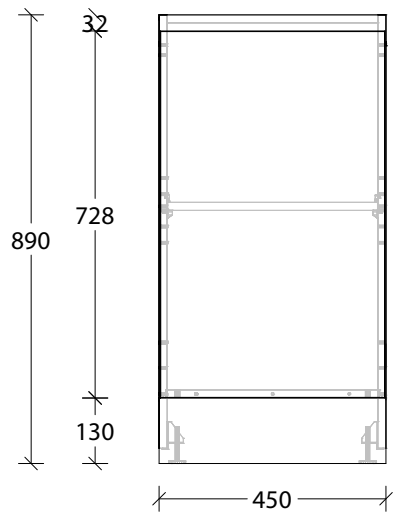

**With Handle**

**Bevel-grip**

NAME:	MCKLPSIFCXX0450XX - MCKLDECFCXX0450XX - MCKLCLAF CXX0450XX		
SIZE:	450mm	CABINET TYPE:	Base Unit
INTERNALS:	Adjustable Shelf		
HANDLE OPTION:	Handle or Bevel-grip		
		VERSION:	1.0