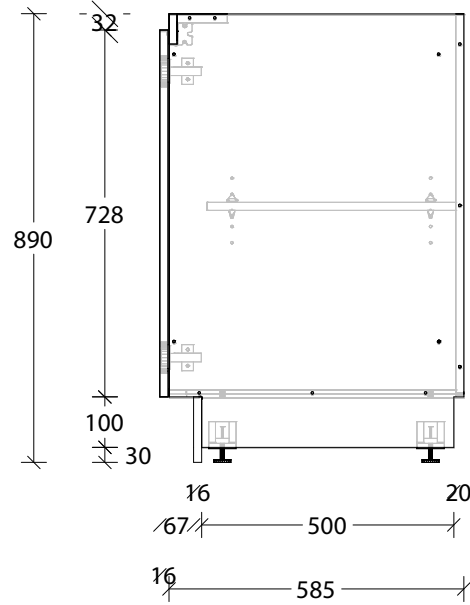

**With Handle**

**Bevel-grip**

NAME:	MCKLPSIFCXX0450XX - MCKLDECFCXX0450XX - MCKLCLAF CXX0450XX		
SIZE:	450mm	CABINET TYPE:	Base Unit
INTERNALS:	Adjustable Shelf		
HANDLE OPTION:	Handle or Bevel-grip		
		VERSION:	1.0