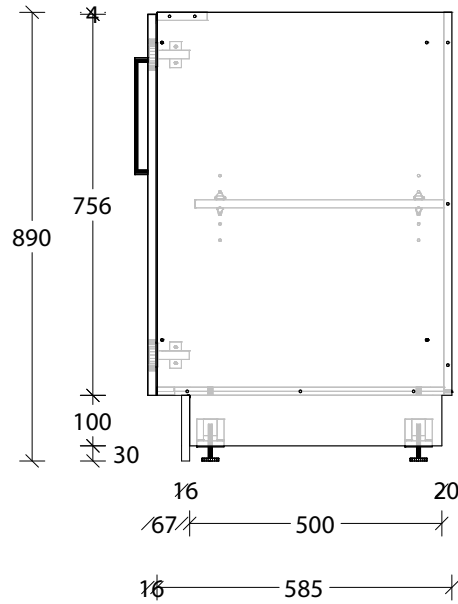

**With Handle**

**Bevel-grip**

NAME:	MCKLPSIFCXX0400XX - MCKLDECFCXX0400XX - MCKLCLAF CXX0400XX		
SIZE:	400mm	CABINET TYPE:	Base Unit
INTERNALS:	Adjustable Shelf		
HANDLE OPTION:	Handle or Bevel-grip		
		VERSION:	1.0