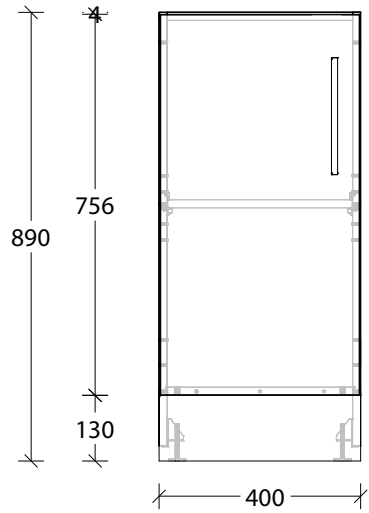

**With Handle**

**Bevel-grip**

NAME:	MCKLPSIFCXX0400XX - MCKLDECFCXX0400XX - MCKLCLAF CXX0400XX		
SIZE:	400mm	CABINET TYPE:	Base Unit
INTERNALS:	Adjustable Shelf		
HANDLE OPTION:	Handle or Bevel-grip		
		VERSION:	1.0