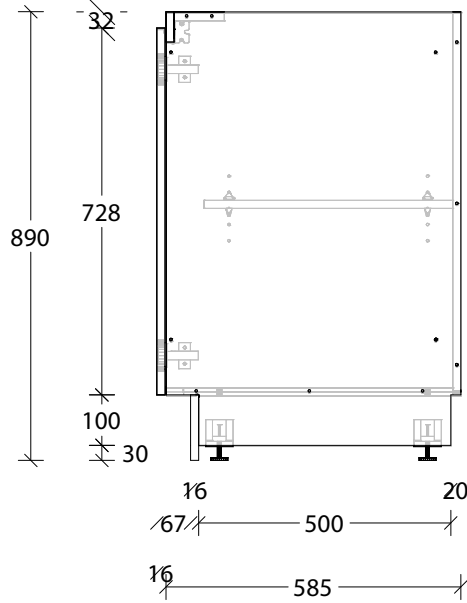

**With Handle**

**Bevel-grip**

NAME:	MCKLPSIFCXX0400XX - MCKLDECFCXX0400XX - MCKLCLAF CXX0400XX		
SIZE:	400mm	CABINET TYPE:	Base Unit
INTERNALS:	Adjustable Shelf		
HANDLE OPTION:	Handle or Bevel-grip		
		VERSION:	1.0