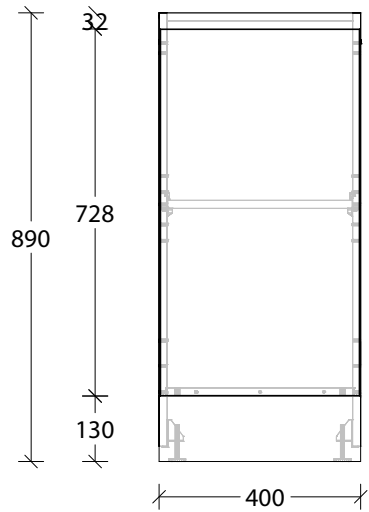

**With Handle**

**Bevel-grip**

NAME:	MCKLPSIFCXX0400XX - MCKLDECFCXX0400XX - MCKLCLAF CXX0400XX		
SIZE:	400mm	CABINET TYPE:	Base Unit
INTERNALS:	Adjustable Shelf		
HANDLE OPTION:	Handle or Bevel-grip		
		VERSION:	1.0