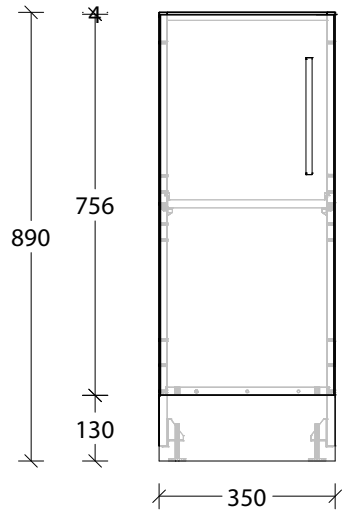

With Handle

Bevel-grip

NAME:	MCKLPSIFCXX0350XX - MCKLDECFCXX0350XX - MCKLCLAF CXX0350XX		
SIZE:	350mm	CABINET TYPE:	Base Unit
INTERNALS:	Adjustable Shelf		
HANDLE OPTION:	Handle or Bevel-grip		
		VERSION:	1.0