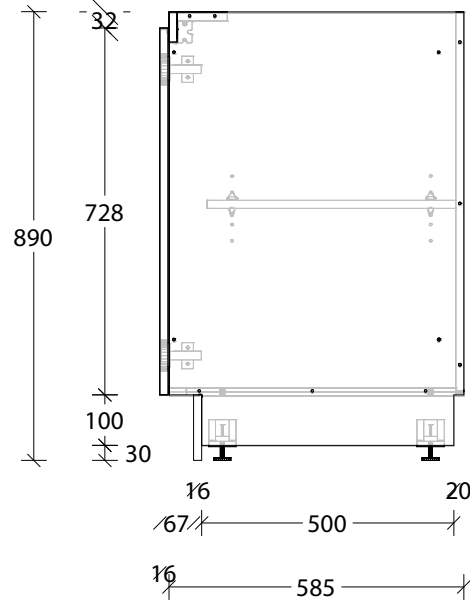

With Handle

Bevel-grip

NAME:	MCKLPSIFCXX0350XX - MCKLDECFCXX0350XX - MCKLCLAF CXX0350XX		
SIZE:	350mm	CABINET TYPE:	Base Unit
INTERNALS:	Adjustable Shelf		
HANDLE OPTION:	Handle or Bevel-grip		
		VERSION:	1.0