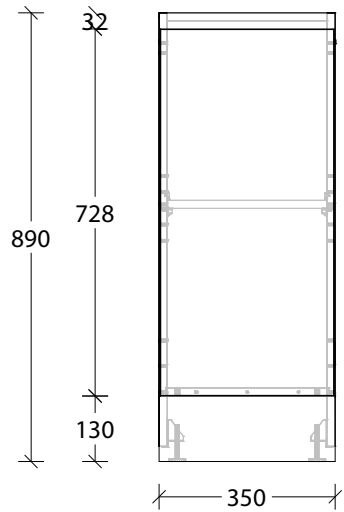

With Handle

Bevel-grip

NAME:	MCKLPSIFCXX0350XX - MCKLDECFCXX0350XX - MCKLCLAF CXX0350XX		
SIZE:	350mm	CABINET TYPE:	Base Unit
INTERNALS:	Adjustable Shelf		
HANDLE OPTION:	Handle or Bevel-grip		
		VERSION:	1.0