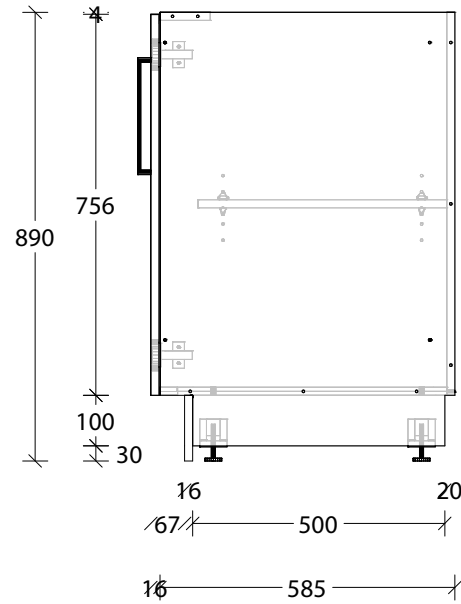

With Handle

Bevel-grip

NAME:	MCKLPSIFCXX0350XX - MCKLDECFCXX0350XX - MCKLCLAF CXX0350XX		
SIZE:	350mm	CABINET TYPE:	Base Unit
INTERNALS:	Adjustable Shelf		
HANDLE OPTION:	Handle or Bevel-grip		
		VERSION:	1.0