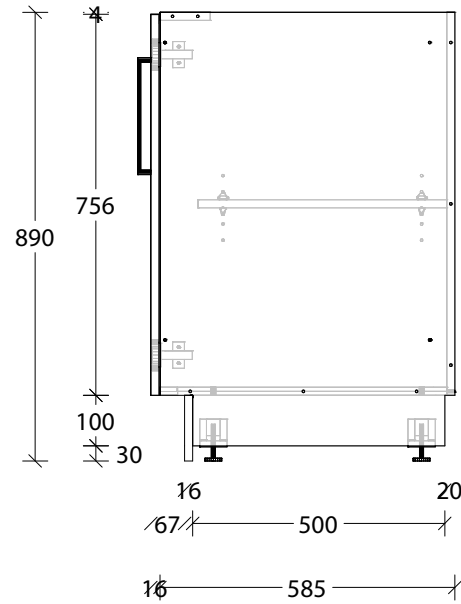

With Handle

Bevel-grip

NAME:	MCKLPSIFCXX0300XX - MCKLDECFCXX0300XX - MCKLCLAF CXX0300XX		
SIZE:	300mm	CABINET TYPE:	Base Unit
INTERNALS:	Adjustable Shelf		
HANDLE OPTION:	Handle or Bevel-grip		
		VERSION:	1.0