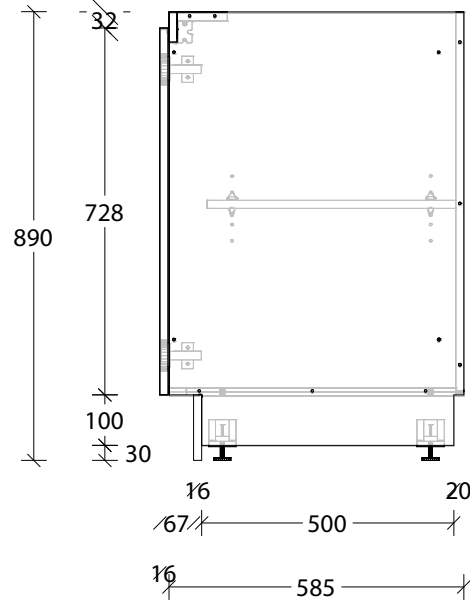

With Handle

Bevel-grip

NAME:	MCKLPSIFCXX0300XX - MCKLDECFCXX0300XX - MCKLCLAF CXX0300XX		
SIZE:	300mm	CABINET TYPE:	Base Unit
INTERNALS:	Adjustable Shelf		
HANDLE OPTION:	Handle or Bevel-grip		
		VERSION:	1.0