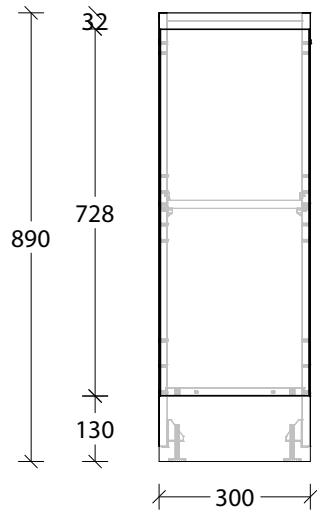

With Handle

Bevel-grip

NAME:	MCKLPSIFCXX0300XX - MCKLDECFCXX0300XX - MCKLCLAF CXX0300XX		
SIZE:	300mm	CABINET TYPE:	Base Unit
INTERNALS:	Adjustable Shelf		
HANDLE OPTION:	Handle or Bevel-grip		
		VERSION:	1.0