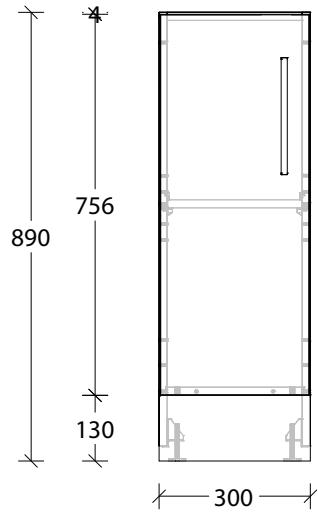

With Handle

Bevel-grip

NAME:	MCKLPSIFCXX0300XX - MCKLDECFCXX0300XX - MCKLCLAF CXX0300XX		
SIZE:	300mm	CABINET TYPE:	Base Unit
INTERNALS:	Adjustable Shelf		
HANDLE OPTION:	Handle or Bevel-grip		
		VERSION:	1.0