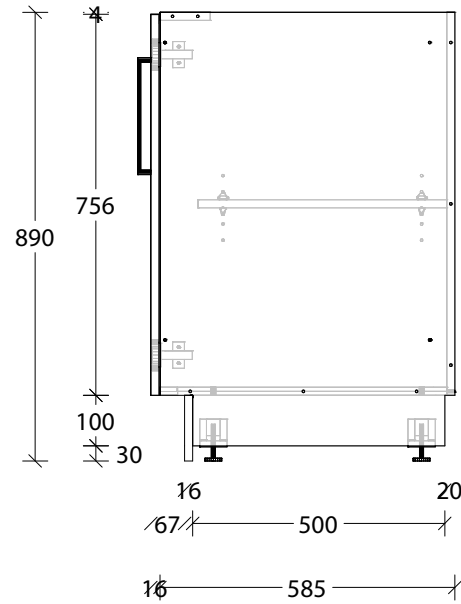

With Handle

Bevel-grip

NAME:	MCKLPSIFCXX0250XX - MCKLDECFCXX0250XX - MCKLCLAF CXX0250XX		
SIZE:	250mm	CABINET TYPE:	Base Unit
INTERNALS:	Adjustable Shelf		
HANDLE OPTION:	Handle or Bevel-grip		
		VERSION:	1.0