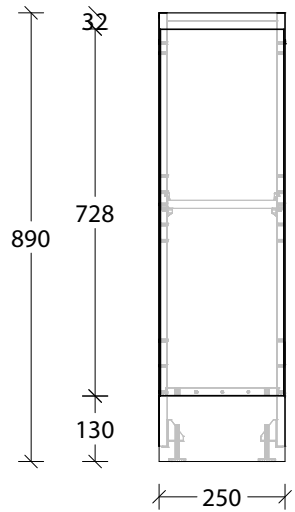

With Handle

Bevel-grip

NAME:	MCKLPSIFCXX0250XX - MCKLDECFCXX0250XX - MCKLCLAF CXX0250XX		
SIZE:	250mm	CABINET TYPE:	Base Unit
INTERNALS:	Adjustable Shelf		
HANDLE OPTION:	Handle or Bevel-grip		
		VERSION:	1.0