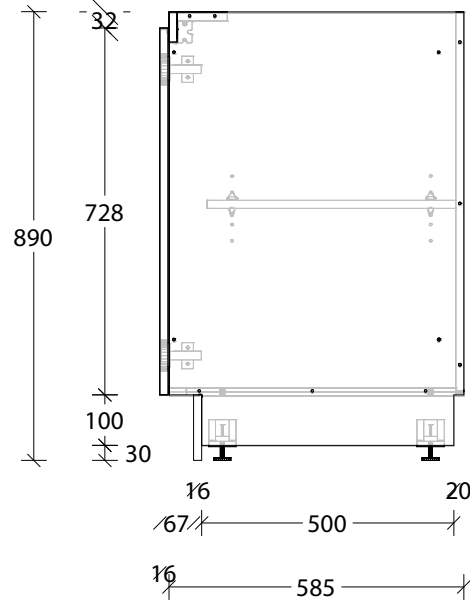

With Handle

Bevel-grip

NAME:	MCKLPSIFCXX0250XX - MCKLDECFCXX0250XX - MCKLCLAF CXX0250XX		
SIZE:	250mm	CABINET TYPE:	Base Unit
INTERNALS:	Adjustable Shelf		
HANDLE OPTION:	Handle or Bevel-grip		
		VERSION:	1.0