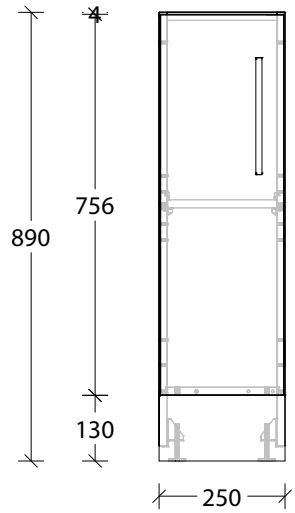

With Handle

Bevel-grip

NAME:	MCKLPSIFCXX0250XX - MCKLDECFCXX0250XX - MCKLCLAF CXX0250XX		
SIZE:	250mm	CABINET TYPE:	Base Unit
INTERNALS:	Adjustable Shelf		
HANDLE OPTION:	Handle or Bevel-grip		
		VERSION:	1.0