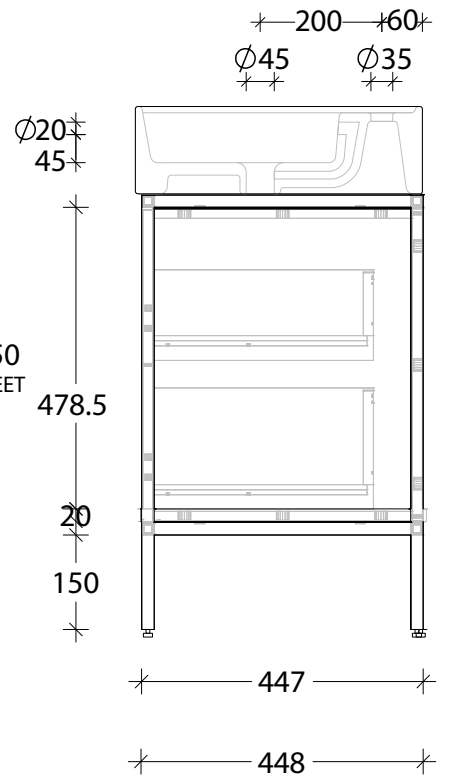

NAME:	ANTONIO ANTFC1400FMD
SIZE:	1400
WK/WH:	FLOOR MOUNT
CONFIGURATION:	DRAWER AND OPEN SHELF

RECOMMENDED ROUGH IN SPECS FOR PLUMBER BASED ON INSTALLED BENCH HEIGHT (850) WITH ADP SUBWAY BOTTLE TRAP

835 - 850 WITH ADJUSTABLE FEET

PLEASE NOTE: Do not perform any plumbing rough in prior to taking delivery of your vanity, as all measurements are nominal and are subject to change. Measure exact locations from your vanity once it is on site.