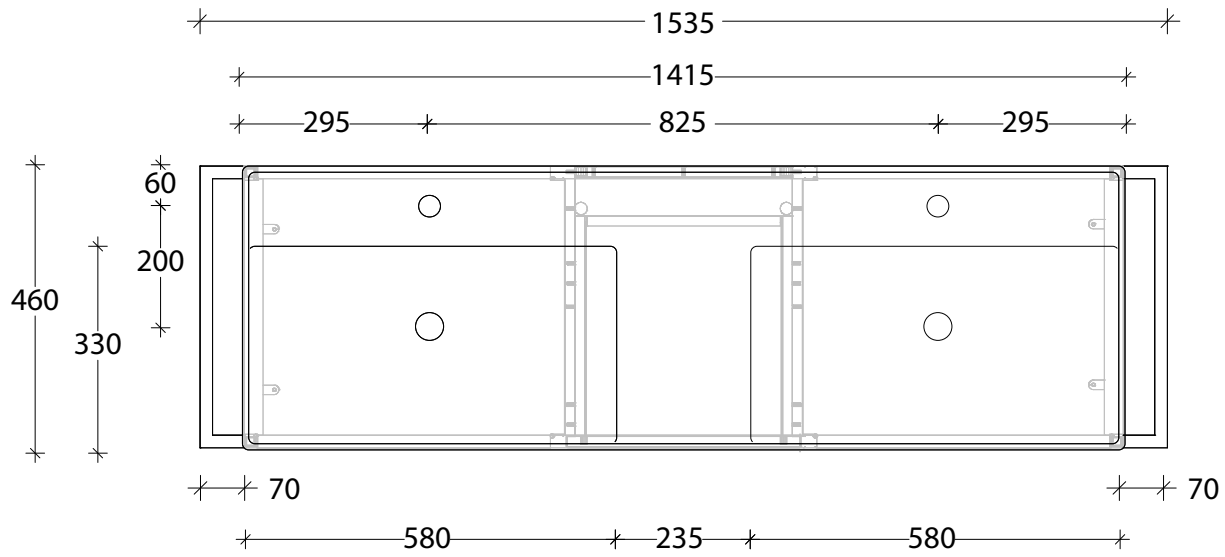

NAME:	ANTONIO ANTFC1400FMD
SIZE:	1400
WK/WH:	FLOOR MOUNT
CONFIGURATION:	DRAWER AND OPEN SHELF

RECOMMENDED ROUGH IN SPECS FOR PLUMBER BASED ON INSTALLED BENCH HEIGHT (850) WITH ADP SUBWAY BOTTLE TRAP

835 - 850 WITH ADJUSTABLE FEET

PLEASE NOTE: Do not perform any plumbing rough in prior to taking delivery of your vanity, as all measurements are nominal and are subject to change. Measure exact locations from your vanity once it is on site.