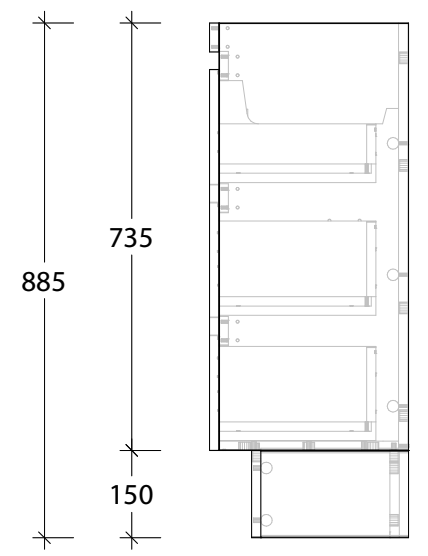

NAME:	EMSRTR1800WKD
SIZE:	1800
WK/WH:	WITH KICK
CONFIGURATION:	DOUBLE BOWL

1800

515 771 515

350

515 515

885

50  
30  
198.3  
30  
198.3  
30  
198.3  
150

1.5 2.5 2.5 2.5 1.5  
378 510.8 510.8 378

1788

-56-

885

735  
150

16.1 331

347.1

PLEASE NOTE: Do not perform any plumbing rough in prior to taking delivery of your vanity, as all measurements are nominal and are subject to change. Measure exact locations from your vanity once it is on site.