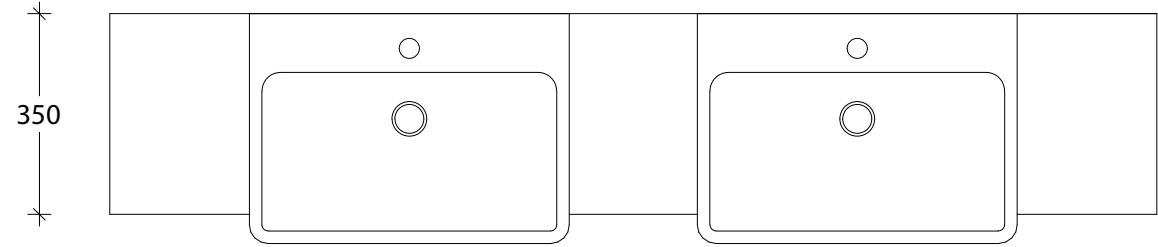

NAME:	EMSRTR1800WKD
SIZE:	1800
WK/WH:	WITH KICK
CONFIGURATION:	DOUBLE BOWL

1800

515 771 515

350

515 515

885

50  
30  
198.3  
30  
198.3  
30  
198.3  
150

1.5 2.5 2.5 2.5 1.5  
378 510.8 510.8 378

1788

-56-

885

735  
150

16.1 331

347.1

PLEASE NOTE: Do not perform any plumbing rough in prior to taking delivery of your vanity, as all measurements are nominal and are subject to change. Measure exact locations from your vanity once it is on site.