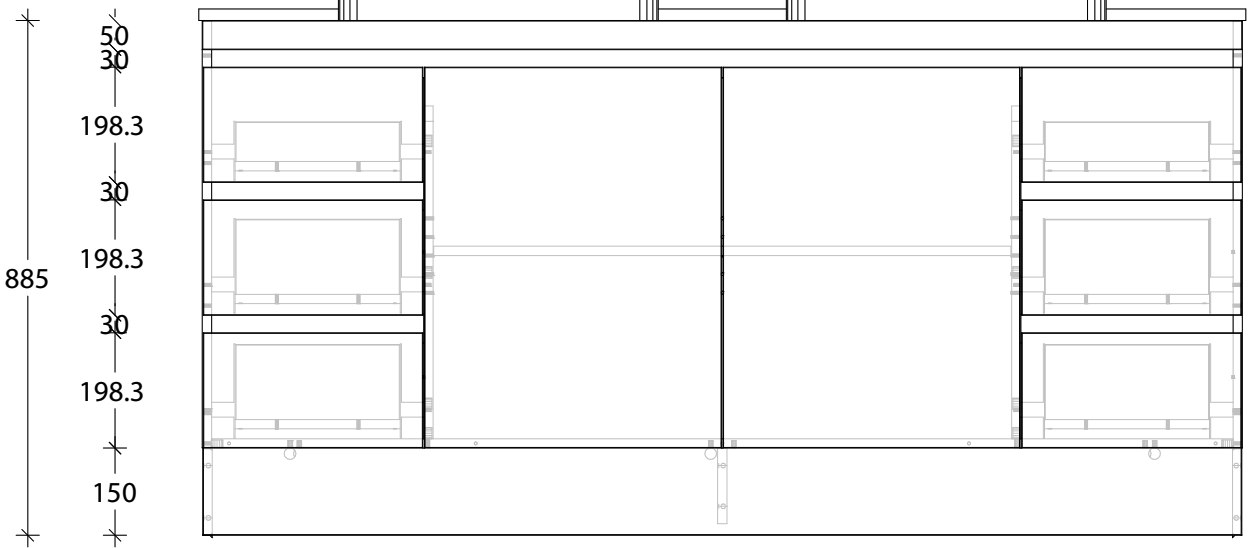

NAME:	EMSRTR1800WKD
SIZE:	1800
WK/WH:	WITH KICK
CONFIGURATION:	DOUBLE BOWL

1800

515 771 515

350

515 515

885

50  
30  
198.3  
30  
198.3  
30  
198.3  
150

1.5 2.5 2.5 2.5 1.5  
378 510.8 510.8 378

1788

-56-

885

735  
150

16.1 331

347.1

PLEASE NOTE: Do not perform any plumbing rough in prior to taking delivery of your vanity, as all measurements are nominal and are subject to change. Measure exact locations from your vanity once it is on site.