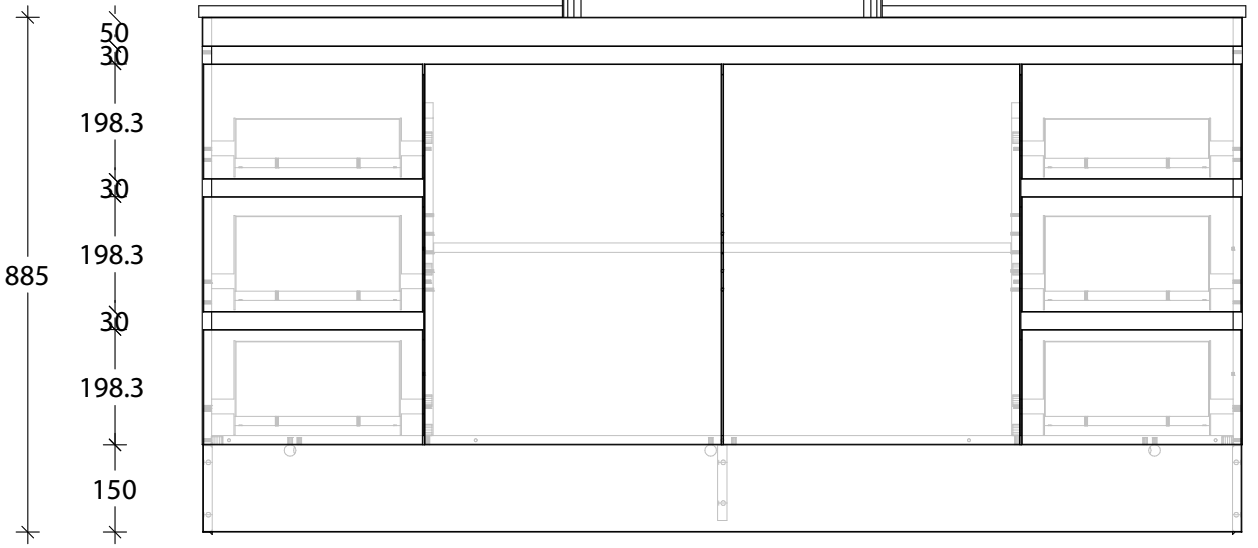

NAME:	EMSRT1800WKC
SIZE:	1800
WK/WH:	WITH KICK
CONFIGURATION:	CENTRE BOWL

1800

900 900

350

900

885

50
30
198.3
30
198.3
30
198.3
150

1.5 378 2.5 510.8 2.5 510.8 2.5 378 1.5

1788

-56-

885

735

150

16.1 331

347.1

PLEASE NOTE: Do not perform any plumbing rough in prior to taking delivery of your vanity, as all measurements are nominal and are subject to change. Measure exact locations from your vanity once it is on site.