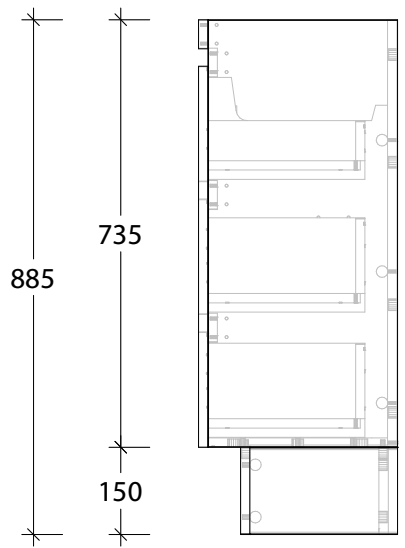

NAME:	EMSRT1800WKC
SIZE:	1800
WK/WH:	WITH KICK
CONFIGURATION:	CENTRE BOWL

1800

900 900

350

900

885

50
30
198.3
30
198.3
30
198.3
150

1.5 378 2.5 510.8 2.5 510.8 2.5 378 1.5

1788

-56-

885

735

150

16.1 331

347.1

PLEASE NOTE: Do not perform any plumbing rough in prior to taking delivery of your vanity, as all measurements are nominal and are subject to change. Measure exact locations from your vanity once it is on site.