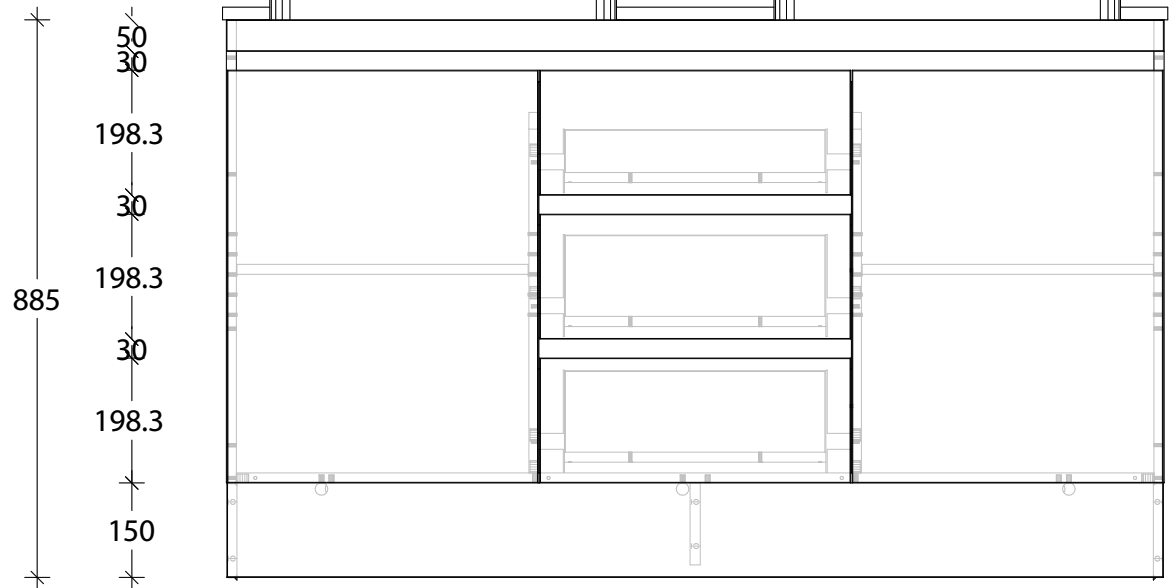

NAME:	EMSRTR1500WKD
SIZE:	1500
WK/WH:	WITH KICK
CONFIGURATION:	DOUBLE BOWL

-56-

PLEASE NOTE: Do not perform any plumbing rough in prior to taking delivery of your vanity, as all measurements are nominal and are subject to change. Measure exact locations from your vanity once it is on site.