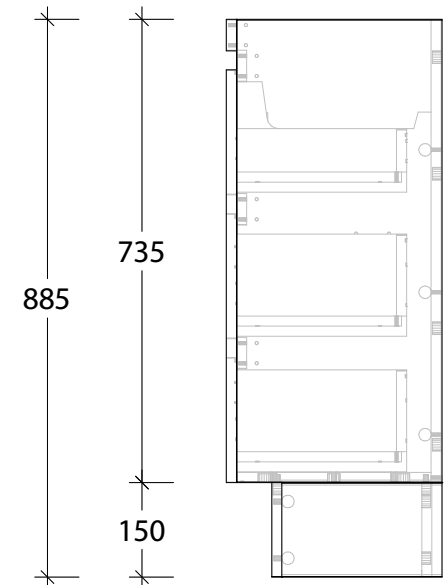

NAME:	EMSRTR1500WKD
SIZE:	1500
WK/WH:	WITH KICK
CONFIGURATION:	DOUBLE BOWL

-56-

PLEASE NOTE: Do not perform any plumbing rough in prior to taking delivery of your vanity, as all measurements are nominal and are subject to change. Measure exact locations from your vanity once it is on site.