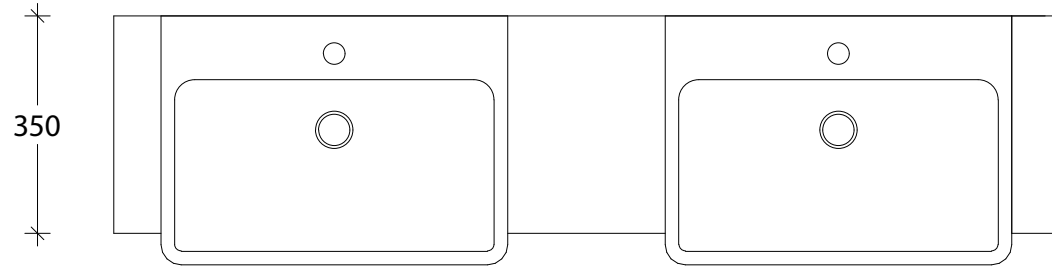

NAME:	EMSRTR1500WKD
SIZE:	1500
WK/WH:	WITH KICK
CONFIGURATION:	DOUBLE BOWL

-56-

PLEASE NOTE: Do not perform any plumbing rough in prior to taking delivery of your vanity, as all measurements are nominal and are subject to change. Measure exact locations from your vanity once it is on site.