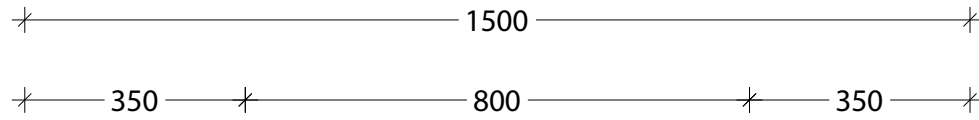

NAME:	EMSRTR1500WKD
SIZE:	1500
WK/WH:	WITH KICK
CONFIGURATION:	DOUBLE BOWL

-56-

PLEASE NOTE: Do not perform any plumbing rough in prior to taking delivery of your vanity, as all measurements are nominal and are subject to change. Measure exact locations from your vanity once it is on site.